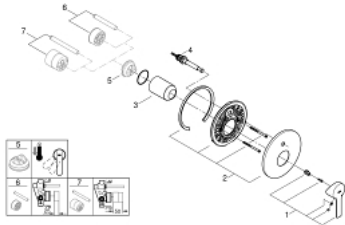

19 297 001 LINEARE SINGLE-LEVER BATH MIXER

PRODUCT DESCRIPTION

- final installation for
- 33 963 000
- without concealed body
- **GROHE StarLight** chrome finish
- automatic diverter: bath/shower
- escutcheon- and shaft-sealing
- metal rosette
- covered fixing

19 297 001 LINEARE SINGLE-LEVER BATH MIXER

SPARE PARTS

- 1: Lever (Order-nr. 46988000)
- 2: Escutcheon (Order-nr. 46905000)
- 3: Cap (Order-nr. 09038000)
- 4: Diverter (Order-nr. 46737000)
- 5: Temperature limiter (Order-nr. 46375000)*
- 6: Extension set (Order-nr. 46191000)*
- 7: Extension set (Order-nr. 46343000)*