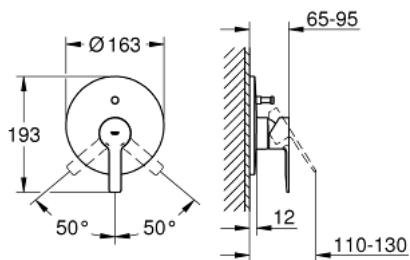

19 297 001 LINEARE SINGLE-LEVER BATH MIXER

PRODUCT DESCRIPTION

- final installation for
- 33 963 000
- without concealed body
- **GROHE StarLight** chrome finish
- automatic diverter: bath/shower
- escutcheon- and shaft-sealing
- metal rosette
- covered fixing

19 297 001 LINEARE SINGLE-LEVER BATH MIXER

SPARE PARTS

- 1: Lever (Order-nr. 46988000)
- 2: Escutcheon (Order-nr. 46905000)
- 3: Cap (Order-nr. 09038000)
- 4: Diverter (Order-nr. 46737000)
- 5: Temperature limiter (Order-nr. 46375000)*
- 6: Extension set (Order-nr. 46191000)*
- 7: Extension set (Order-nr. 46343000)*