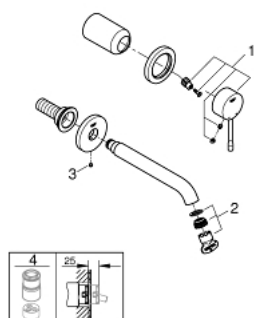

19 408 001 GROHE ESSENCE 2-HOLE BASIN MIXER M-SIZE

PRODUCT DESCRIPTION

- wall mounted
- final installation for
- 23 571
- without concealed body
- metal rosette
- **GROHE StarLight** chrome finish
- **GROHE EcoJoy** mousseur 5.7 l/min
- **GROHE AquaGuide** adjustable mousseur
- centre distance 110 mm
- projection 183 mm

19 408 001 **GROHE ESSENCE 2-HOLE BASIN MIXER**
M-SIZE

SPARE PARTS

1: Lever (Order-nr. 46916000)

2: Mousseur (Order-nr. 48480000)

3: Screw (Order-nr. 43094000)

4: Extension (Order-nr. 46943000)*

* Optional accessories