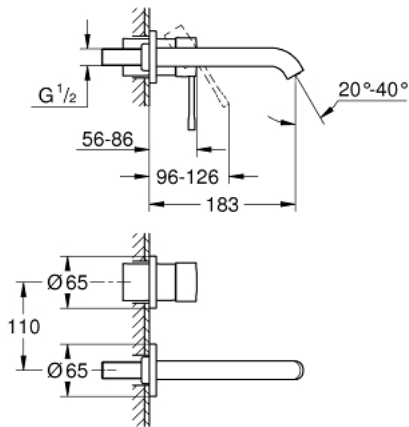

19 408 001 GROHE ESSENCE 2-HOLE BASIN MIXER M-SIZE

PRODUCT DESCRIPTION

- wall mounted
- final installation for
- 23 571
- without concealed body
- metal rosette
- **GROHE StarLight** chrome finish
- **GROHE EcoJoy** mousseur 5.7 l/min
- **GROHE AquaGuide** adjustable mousseur
- centre distance 110 mm
- projection 183 mm

19 408 001 **GROHE ESSENCE 2-HOLE BASIN MIXER**
M-SIZE

SPARE PARTS

1: Lever (Order-nr. 46916000)

2: Mousseur (Order-nr. 48480000)

3: Screw (Order-nr. 43094000)

4: Extension (Order-nr. 46943000)*

* Optional accessories