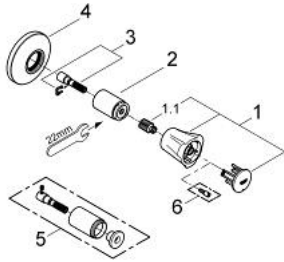

19 854 001 **COSTA L CONCEALED VALVE EXPOSED PART**

PRODUCT DESCRIPTION

- for concealed valves 29 800 1/2", 29 802 3/4", 29 805 1"
- installation depth infinitely adjustable
- 10 - 35 mm
- metal handle
- heat insulated
- marking: blue
- escutcheon
- **GROHE StarLight** chrome finish

19 854 001 COSTA L CONCEALED VALVE EXPOSED PART

SPARE PARTS

1: Handle (Order-nr. 45994000)

1.1: Snap insert (Order-nr. 0538600M)

2: Sleeve 1/2" (Order-nr. 06688000)

3: Extension for spindle (Order-nr. 45201000)

3.1: Clip (Order-nr. 0256900M)

4: Escutcheon (Order-nr. 06386000)

5: Extension for volume control (Order-nr. 45565000)*

6: Screw for Costa/Avina products (Order-nr. 48013000)*

* Optional accessories