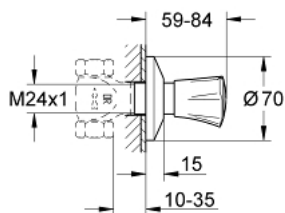

19 854 001 **COSTA L CONCEALED VALVE EXPOSED PART**

PRODUCT DESCRIPTION

- for concealed valves 29 800 1/2", 29 802 3/4", 29 805 1"
- installation depth infinitely adjustable
- 10 - 35 mm
- metal handle
- heat insulated
- marking: blue
- escutcheon
- **GROHE StarLight** chrome finish

19 854 001 COSTA L CONCEALED VALVE EXPOSED PART

SPARE PARTS

1: Handle (Order-nr. 45994000)

1.1: Snap insert (Order-nr. 0538600M)

2: Sleeve 1/2" (Order-nr. 06688000)

3: Extension for spindle (Order-nr. 45201000)

3.1: Clip (Order-nr. 0256900M)

4: Escutcheon (Order-nr. 06386000)

5: Extension for volume control (Order-nr. 45565000)*

6: Screw for Costa/Avina products (Order-nr. 48013000)*

* Optional accessories