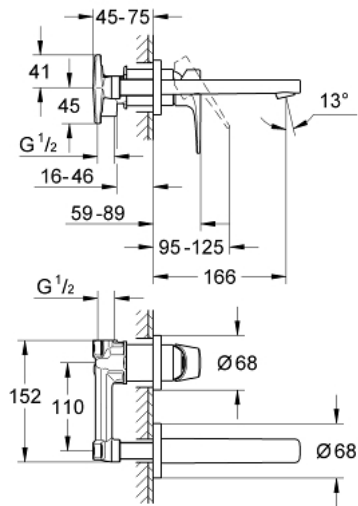

## 20 287 000 BAUFLOW 2-HOLE BASIN MIXER

### PRODUCT DESCRIPTION

- wall mounted
- set for final installation
- concealed body
- **GROHE Longlife** 35 mm ceramic cartridge
- **GROHE StarLight** chrome finish
- mousseur
- centre distance 110 mm
- projection 166 mm

### SPARE PARTS

1: lever (Order-nr. 46774000)

2: Mousseur (Order-nr. 13929000)

3: Extension (Order-nr. 46627000)\*

\* Optional accessories