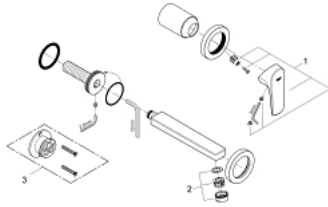

20 287 000 BAUFLOW 2-HOLE BASIN MIXER

SPARE PARTS

1: lever (Order-nr. 46774000)

2: Mousseur (Order-nr. 13929000)

3: Extension (Order-nr. 46627000)*

* Optional accessories