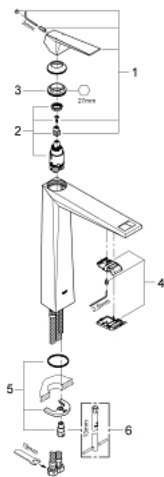

## 23 114 000 ALLURE BRILLIANT SINGLE-LEVER BASIN MIXER 1/2" XL-SIZE

### PRODUCT DESCRIPTION

- for free-standing basins
- GROHE SilkMove 28 mm ceramic cartridge
- temperature limiter
- GROHE StarLight chrome finish
- GROHE EcoJoy 5.0 l/min. flow limiter
- GROHE FastFixation installation system
- spout with integrated mousseur
- smooth body
- flexible connection hoses

23 114 000 **ALLURE BRILLIANT SINGLE-LEVER BASIN MIXER 1/2"**  
**XL-SIZE**

**SPARE PARTS**

- 1: Lever (Order-nr. 46793000)
- 2: Cartridge (Order-nr. 46580000)
- 3: Fitting ring (Order-nr. 46715000)
- 4: Race (Order-nr. 46794000)
- 5: Shank mounting kit (Order-nr. 46249000)
- 6: Mounting wrench (Order-nr. 19017000)\*