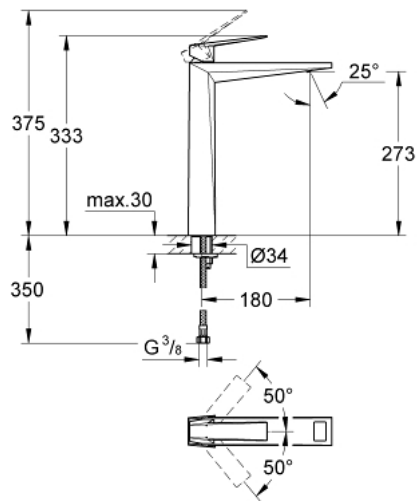

## 23 114 000 ALLURE BRILLIANT SINGLE-LEVER BASIN MIXER 1/2" XL-SIZE

### PRODUCT DESCRIPTION

- for free-standing basins
- GROHE SilkMove 28 mm ceramic cartridge
- temperature limiter
- GROHE StarLight chrome finish
- GROHE EcoJoy 5.0 l/min. flow limiter
- GROHE FastFixation installation system
- spout with integrated mousseur
- smooth body
- flexible connection hoses

23 114 000 **ALLURE BRILLIANT SINGLE-LEVER BASIN MIXER 1/2"**  
**XL-SIZE**

**SPARE PARTS**

- 1: Lever (Order-nr. 46793000)
- 2: Cartridge (Order-nr. 46580000)
- 3: Fitting ring (Order-nr. 46715000)
- 4: Race (Order-nr. 46794000)
- 5: Shank mounting kit (Order-nr. 46249000)
- 6: Mounting wrench (Order-nr. 19017000)\*