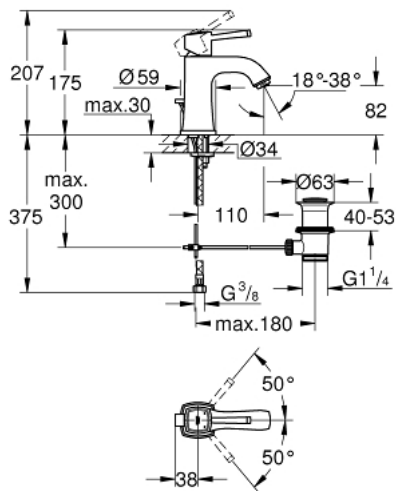

23 303 000 **GRANDERA SINGLE-LEVER BASIN MIXER 1/2"**  
**M-SIZE**

**PRODUCT DESCRIPTION**

- **GROHE SilkMove** 28 mm ceramic cartridge
- temperature limiter
- **GROHE StarLight** chrome finish
- **GROHE EcoJoy** for less water and perfect flow
- **GROHE FastFixation** installation system
- **GROHE AquaGuide** adjustable mousseur 5.7 l/min
- pop-up waste set 1 1/4"
- flexible connection hoses

23 303 000 **GRANDERA SINGLE-LEVER BASIN MIXER 1/2"**  
**M-SIZE**

**SPARE PARTS**

- 1: Lever (Order-nr. 46836000)
  - 2: Fitting ring (Order-nr. 46715000)
  - 3: Cartridge (Order-nr. 46580000)
  - 4: Flow straightener (Order-nr. 46837000)
  - 5: Pop-up rod (Order-nr. 46787000)
  - 6: Shank mounting kit (Order-nr. 46671000)
  - 7: Waste set 1 1/4" (Order-nr. 28910000)
  - 7.1: Plug (Order-nr. 07182000)
  - 7.2: Eccentric rod (Order-nr. 07052000)
  - 8: Mounting wrench (Order-nr. 19017000)\*
  - 9: Eccentric rod (Order-nr. 07341000)\*
- \* Optional accessories