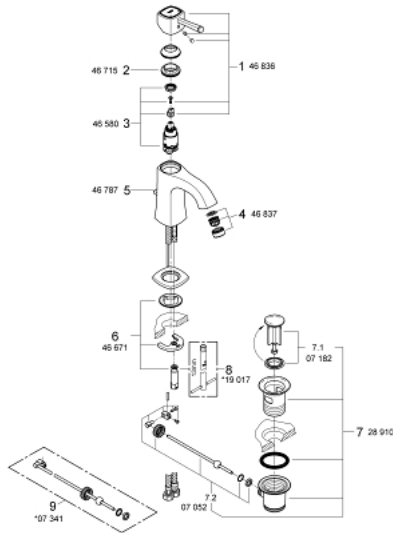

23 303 000 **GRANDERA SINGLE-LEVER BASIN MIXER 1/2"**  
**M-SIZE**

**PRODUCT DESCRIPTION**

- **GROHE SilkMove** 28 mm ceramic cartridge
- temperature limiter
- **GROHE StarLight** chrome finish
- **GROHE EcoJoy** for less water and perfect flow
- **GROHE FastFixation** installation system
- **GROHE AquaGuide** adjustable mousseur 5.7 l/min
- pop-up waste set 1 1/4"
- flexible connection hoses

23 303 000 **GRANDERA SINGLE-LEVER BASIN MIXER 1/2"**  
**M-SIZE**

**SPARE PARTS**

- 1: Lever (Order-nr. 46836000)
  - 2: Fitting ring (Order-nr. 46715000)
  - 3: Cartridge (Order-nr. 46580000)
  - 4: Flow straightener (Order-nr. 46837000)
  - 5: Pop-up rod (Order-nr. 46787000)
  - 6: Shank mounting kit (Order-nr. 46671000)
  - 7: Waste set 1 1/4" (Order-nr. 28910000)
  - 7.1: Plug (Order-nr. 07182000)
  - 7.2: Eccentric rod (Order-nr. 07052000)
  - 8: Mounting wrench (Order-nr. 19017000)\*
  - 9: Eccentric rod (Order-nr. 07341000)\*
- \* Optional accessories