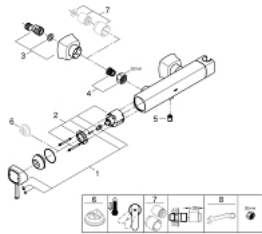

23 316 000 **GRANDERA SINGLE-LEVER SHOWER MIXER 1/2"**

PRODUCT DESCRIPTION

- wall mounted
- **GROHE SilkMove** 46 mm ceramic cartridge
- **GROHE StarLight** chrome finish
- adjustable flow rate limiter
- integrated hand shower holder
- 1/2" shower outlet
- integrated non-return valve
- covered S-unions
- protected against backflow

23 316 000 GRANDERA SINGLE-LEVER SHOWER MIXER 1/2"

SPARE PARTS

- 1: Lever (Order-nr. 46833000)
- 2: Cartridge (Order-nr. 46048000)
- 3: S-union, exposed (Order-nr. 46861000)
- 4: Screw connection 1/2" (Order-nr. 45044000)
- 5: Non-return valve (Order-nr. 08565000)
- 6: Temperature limiter (Order-nr. 46375000)*
- 7: Extension set 1/2", 30 mm (Order-nr. 46238000)*
- 8: Special spanner (Order-nr. 19377000)*