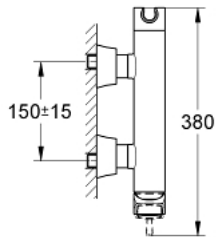

23 316 000 **GRANDERA SINGLE-LEVER SHOWER MIXER 1/2"**

PRODUCT DESCRIPTION

- wall mounted
- **GROHE SilkMove** 46 mm ceramic cartridge
- **GROHE StarLight** chrome finish
- adjustable flow rate limiter
- integrated hand shower holder
- 1/2" shower outlet
- integrated non-return valve
- covered S-unions
- protected against backflow

23 316 000 GRANDERA SINGLE-LEVER SHOWER MIXER 1/2"

SPARE PARTS

- 1: Lever (Order-nr. 46833000)
- 2: Cartridge (Order-nr. 46048000)
- 3: S-union, exposed (Order-nr. 46861000)
- 4: Screw connection 1/2" (Order-nr. 45044000)
- 5: Non-return valve (Order-nr. 08565000)
- 6: Temperature limiter (Order-nr. 46375000)*
- 7: Extension set 1/2", 30 mm (Order-nr. 46238000)*
- 8: Special spanner (Order-nr. 19377000)*