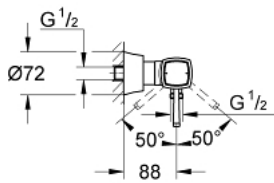

23 316 000 **GRANDERA SINGLE-LEVER SHOWER MIXER 1/2"**

PRODUCT DESCRIPTION

- wall mounted
- **GROHE SilkMove** 46 mm ceramic cartridge
- **GROHE StarLight** chrome finish
- adjustable flow rate limiter
- integrated hand shower holder
- 1/2" shower outlet
- integrated non-return valve
- covered S-unions
- protected against backflow

23 316 000 GRANDERA SINGLE-LEVER SHOWER MIXER 1/2"

SPARE PARTS

- 1: Lever (Order-nr. 46833000)
- 2: Cartridge (Order-nr. 46048000)
- 3: S-union, exposed (Order-nr. 46861000)
- 4: Screw connection 1/2" (Order-nr. 45044000)
- 5: Non-return valve (Order-nr. 08565000)
- 6: Temperature limiter (Order-nr. 46375000)*
- 7: Extension set 1/2", 30 mm (Order-nr. 46238000)*
- 8: Special spanner (Order-nr. 19377000)*