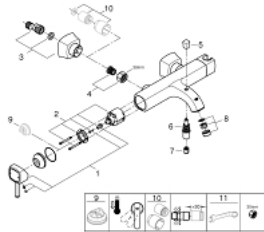

23 317 000 GRANDERA SINGLE-LEVER BATH MIXER 1/2"

PRODUCT DESCRIPTION

- wall mounted
- **GROHE SilkMove** 46 mm ceramic cartridge
- **GROHE StarLight** chrome finish
- adjustable flow rate limiter
- integrated hand shower holder
- automatic diverter: bath/shower
- mousseur
- integrated non-return valve in shower outlet
- covered S-unions
- protected against backflow

23 317 000 GRANDERA SINGLE-LEVER BATH MIXER 1/2"

SPARE PARTS

- 1: Lever (Order-nr. 46833000)
- 2: Cartridge (Order-nr. 46048000)
- 3: S-union, exposed (Order-nr. 46861000)
- 4: Screw connection 1/2" (Order-nr. 45044000)
- 5: Diverter knob (Order-nr. 48217000)
- 6: Diverter (Order-nr. 65655000)
- 7: Non-return valve (Order-nr. 08565000)
- 8: Mousseur (Order-nr. 13952000)
- 9: Temperature limiter (Order-nr. 46375000)*
- 10: Extension set 1/2", 30 mm (Order-nr. 46238000)*
- 11: Special spanner (Order-nr. 19377000)*