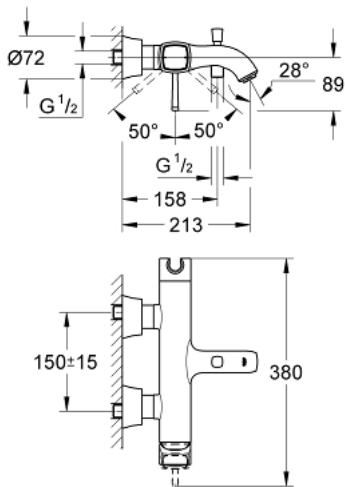

23 317 000 GRANDERA SINGLE-LEVER BATH MIXER 1/2"

PRODUCT DESCRIPTION

- wall mounted
- **GROHE SilkMove** 46 mm ceramic cartridge
- **GROHE StarLight** chrome finish
- adjustable flow rate limiter
- integrated hand shower holder
- automatic diverter: bath/shower
- mousseur
- integrated non-return valve in shower outlet
- covered S-unions
- protected against backflow

23 317 000 GRANDERA SINGLE-LEVER BATH MIXER 1/2"

SPARE PARTS

- 1: Lever (Order-nr. 46833000)
- 2: Cartridge (Order-nr. 46048000)
- 3: S-union, exposed (Order-nr. 46861000)
- 4: Screw connection 1/2" (Order-nr. 45044000)
- 5: Diverter knob (Order-nr. 48217000)
- 6: Diverter (Order-nr. 65655000)
- 7: Non-return valve (Order-nr. 08565000)
- 8: Mousseur (Order-nr. 13952000)
- 9: Temperature limiter (Order-nr. 46375000)*
- 10: Extension set 1/2", 30 mm (Order-nr. 46238000)*
- 11: Special spanner (Order-nr. 19377000)*