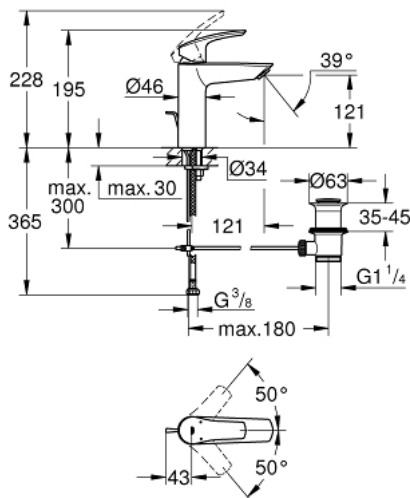

## 23 322 003 EUROSMART SINGLE-LEVER BASIN MIXER 1/2" M-SIZE

### PRODUCT DESCRIPTION

- **GROHE SilkMove** 28 mm ceramic cartridge
- adjustable flow rate limiter
- with temperature limiter
- **GROHE StarLight** chrome finish
- **GROHE EcoJoy** mousseur 5.7 l/min
- **GROHE Zero** isolated inner water ways - lead and nickel free within the faucet
- **GROHE FastFixation** installation system
- pop-up waste set 1 1/4"
- flexible connection hoses

23 322 003 **EUROSMART SINGLE-LEVER BASIN MIXER 1/2"**  
**M-SIZE**

**SPARE PARTS**

- 1: lever (Order-nr. 48548000)
  - 2: Cap (Order-nr. 46116000)
  - 3: Cartridge (Order-nr. 48518000)
  - 4: lift rod US (Order-nr. 65936000)
  - 5: Mousseur (Order-nr. 48159000)
  - 6: Shank mounting kit (Order-nr. 46645000)
  - 7: Waste set 1 1/4" (Order-nr. 28910000)
  - 7.1: Plug (Order-nr. 07182000)
  - 7.2: Eccentric rod (Order-nr. 07052000)
  - 8: Mounting wrench (Order-nr. 19017000)\*
  - 9: Eccentric rod (Order-nr. 07341000)\*
- \* Optional accessories