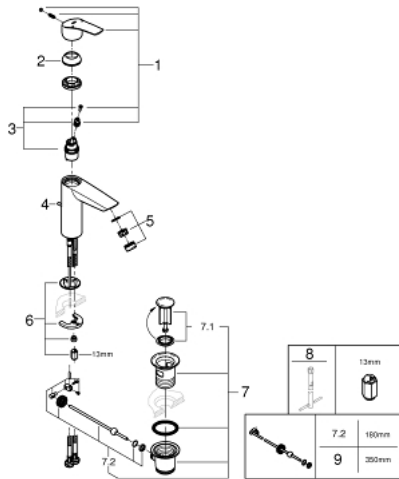

## 23 322 003 EUROSMART SINGLE-LEVER BASIN MIXER 1/2" M-SIZE

### PRODUCT DESCRIPTION

- **GROHE SilkMove** 28 mm ceramic cartridge
- adjustable flow rate limiter
- with temperature limiter
- **GROHE StarLight** chrome finish
- **GROHE EcoJoy** mousseur 5.7 l/min
- **GROHE Zero** isolated inner water ways - lead and nickel free within the faucet
- **GROHE FastFixation** installation system
- pop-up waste set 1 1/4"
- flexible connection hoses

23 322 003 **EUROSMART SINGLE-LEVER BASIN MIXER 1/2"**  
**M-SIZE**

**SPARE PARTS**

- 1: lever (Order-nr. 48548000)
  - 2: Cap (Order-nr. 46116000)
  - 3: Cartridge (Order-nr. 48518000)
  - 4: lift rod US (Order-nr. 65936000)
  - 5: Mousseur (Order-nr. 48159000)
  - 6: Shank mounting kit (Order-nr. 46645000)
  - 7: Waste set 1 1/4" (Order-nr. 28910000)
  - 7.1: Plug (Order-nr. 07182000)
  - 7.2: Eccentric rod (Order-nr. 07052000)
  - 8: Mounting wrench (Order-nr. 19017000)\*
  - 9: Eccentric rod (Order-nr. 07341000)\*
- \* Optional accessories