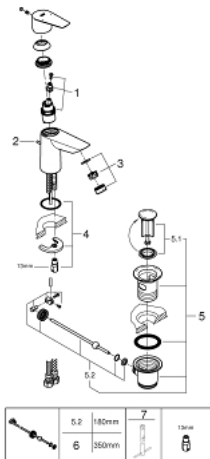

23 328 001 **BAUEDGE SINGLE-LEVER BASIN MIXER 1/2"**
S-SIZE

PRODUCT DESCRIPTION

- **GROHE Longlife** 28 mm ceramic cartridge
- with temperature limiter
- **GROHE StarLight** chrome finish
- **GROHE Zero** isolated inner water ways - lead and nickel free within the faucet
- **GROHE EcoJoy** mousseur 5.7 l/min
- rapid installation system
- plastic pop-up waste set 1 1/4"
- flexible connection hoses

23 328 001 **BAUEDGE SINGLE-LEVER BASIN MIXER 1/2"**
S-SIZE

SPARE PARTS

- 1: Cartridge (Order-nr. 48518000)
 - 2: Pop-up rod (Order-nr. 46739000)
 - 3: Mousseur (Order-nr. 48159000)
 - 4: Shank mounting kit (Order-nr. 46249000)
 - 5: Waste set 1 1/4" (Order-nr. 28910000)
 - 5.1: Plug (Order-nr. 07182000)
 - 5.2: Eccentric rod (Order-nr. 07052000)
 - 6: Eccentric rod (Order-nr. 07341000)*
 - 7: Mounting wrench (Order-nr. 19017000)*
- * Optional accessories