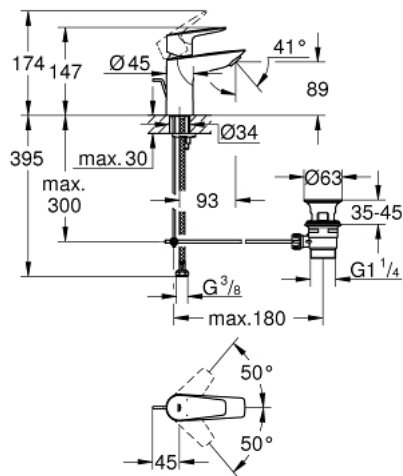

23 328 001 **BAUEDGE SINGLE-LEVER BASIN MIXER 1/2"**
S-SIZE

PRODUCT DESCRIPTION

- **GROHE Longlife** 28 mm ceramic cartridge
- with temperature limiter
- **GROHE StarLight** chrome finish
- **GROHE Zero** isolated inner water ways - lead and nickel free within the faucet
- **GROHE EcoJoy** mousseur 5.7 l/min
- rapid installation system
- plastic pop-up waste set 1 1/4"
- flexible connection hoses

23 328 001 **BAUEDGE SINGLE-LEVER BASIN MIXER 1/2"**
S-SIZE

SPARE PARTS

- 1: Cartridge (Order-nr. 48518000)
 - 2: Pop-up rod (Order-nr. 46739000)
 - 3: Mousseur (Order-nr. 48159000)
 - 4: Shank mounting kit (Order-nr. 46249000)
 - 5: Waste set 1 1/4" (Order-nr. 28910000)
 - 5.1: Plug (Order-nr. 07182000)
 - 5.2: Eccentric rod (Order-nr. 07052000)
 - 6: Eccentric rod (Order-nr. 07341000)*
 - 7: Mounting wrench (Order-nr. 19017000)*
- * Optional accessories