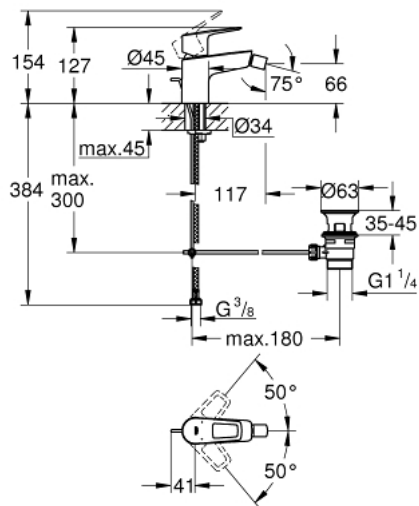

23 338 001 BAULOOP SINGLE-LEVER BIDET MIXER 1/2"

PRODUCT DESCRIPTION

- **GROHE Longlife** 28 mm ceramic cartridge
- with temperature limiter
- **GROHE StarLight** chrome finish
- **GROHE EcoJoy** mousseur 5.7 l/min
- with ball joint
- rapid installation system
- plastic pop-up waste set 1 1/4"
- flexible connection hoses

23 338 001 BAULOOP SINGLE-LEVER BIDET MIXER 1/2"

SPARE PARTS

- 1: Cartridge (Order-nr. 46580000)
 - 2: Pop-up rod (Order-nr. 46739000)
 - 3: Mousseur (Order-nr. 13998000)
 - 4: Shank mounting kit (Order-nr. 46249000)
 - 5: Waste set 1 1/4" (Order-nr. 28910000)
 - 5.1: Plug (Order-nr. 07182000)
 - 5.2: Eccentric rod (Order-nr. 07052000)
 - 6: Eccentric rod (Order-nr. 07341000)*
 - 7: Mounting wrench (Order-nr. 19017000)*
- * Optional accessories