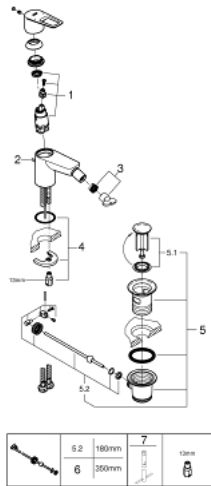

23 338 001 BAULOOP SINGLE-LEVER BIDET MIXER 1/2"

PRODUCT DESCRIPTION

- **GROHE Longlife** 28 mm ceramic cartridge
- with temperature limiter
- **GROHE StarLight** chrome finish
- **GROHE EcoJoy** mousseur 5.7 l/min
- with ball joint
- rapid installation system
- plastic pop-up waste set 1 1/4"
- flexible connection hoses

23 338 001 BAULOOP SINGLE-LEVER BIDET MIXER 1/2"

SPARE PARTS

- 1: Cartridge (Order-nr. 46580000)
 - 2: Pop-up rod (Order-nr. 46739000)
 - 3: Mousseur (Order-nr. 13998000)
 - 4: Shank mounting kit (Order-nr. 46249000)
 - 5: Waste set 1 1/4" (Order-nr. 28910000)
 - 5.1: Plug (Order-nr. 07182000)
 - 5.2: Eccentric rod (Order-nr. 07052000)
 - 6: Eccentric rod (Order-nr. 07341000)*
 - 7: Mounting wrench (Order-nr. 19017000)*
- * Optional accessories