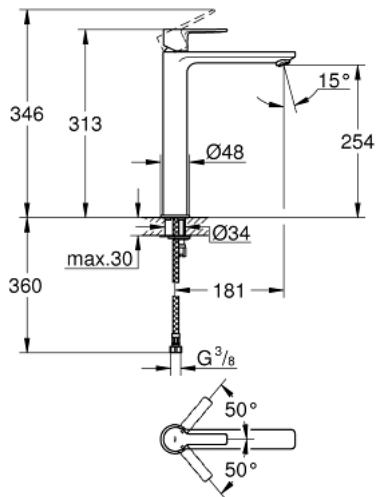

23 405 001 **LINEARE SINGLE-LEVER BASIN MIXER 1/2"**
XL-SIZE

PRODUCT DESCRIPTION

- for free-standing basins
- GROHE SilkMove 28 mm ceramic cartridge
- with temperature limiter
- GROHE StarLight chrome finish
- GROHE EcoJoy SpeedClean mousseur 5.7 l/min
- GROHE FastFixation Plus installation system
- smooth body
- flexible connection hoses

23 405 001 **LINEARE SINGLE-LEVER BASIN MIXER 1/2"**
XL-SIZE

SPARE PARTS

- 1: Lever (Order-nr. 46980000)
 - 2: Cap (Order-nr. 46581000)
 - 3: Fitting ring (Order-nr. 07419000)
 - 4: Cartridge (Order-nr. 46580000)
 - 5: Mousseur (Order-nr. 48159000)
 - 6: Shank mounting kit (Order-nr. 46645000)
 - 7: Mounting wrench (Order-nr. 19017000)*
- * Optional accessories