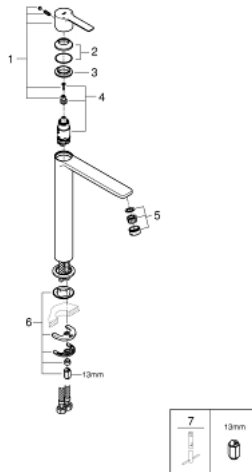

23 405 001 **LINEARE SINGLE-LEVER BASIN MIXER 1/2"**
XL-SIZE

PRODUCT DESCRIPTION

- for free-standing basins
- GROHE SilkMove 28 mm ceramic cartridge
- with temperature limiter
- GROHE StarLight chrome finish
- GROHE EcoJoy SpeedClean mousseur 5.7 l/min
- GROHE FastFixation Plus installation system
- smooth body
- flexible connection hoses

23 405 001 **LINEARE SINGLE-LEVER BASIN MIXER 1/2"**
XL-SIZE

SPARE PARTS

- 1: Lever (Order-nr. 46980000)
 - 2: Cap (Order-nr. 46581000)
 - 3: Fitting ring (Order-nr. 07419000)
 - 4: Cartridge (Order-nr. 46580000)
 - 5: Mousseur (Order-nr. 48159000)
 - 6: Shank mounting kit (Order-nr. 46645000)
 - 7: Mounting wrench (Order-nr. 19017000)*
- * Optional accessories