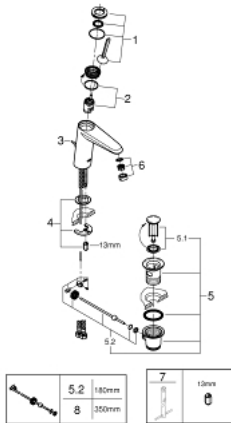

23 427 000 EURODISC JOY SINGLE-LEVER BASIN MIXER 1/2" M-SIZE

PRODUCT DESCRIPTION

- GROHE FeatherControl Joystick cartridge
- GROHE StarLight chrome finish
- GROHE EcoJoy SpeedClean mousseur 5.7 l/min
- GROHE FastFixation Plus installation system
- pop-up waste set 1 1/4"
- flexible connection hoses

23 427 000 **EURODISC JOY SINGLE-LEVER BASIN MIXER 1/2"**
M-SIZE

SPARE PARTS

- 1: Lever (Order-nr. 46906000)
- 2: Cartridge (Order-nr. 46907000)
- 3: Pop-up rod (Order-nr. 46739000)
- 4: Shank mounting kit (Order-nr. 46645000)
- 5: Waste set 1 1/4" (Order-nr. 28910000)
- 5.1: Plug (Order-nr. 07182000)
- 5.2: Eccentric rod (Order-nr. 07052000)
- 6: Mousseur (Order-nr. 48159000)
- 7: Mounting wrench (Order-nr. 19017000)*
- 8: Eccentric rod (Order-nr. 07341000)*