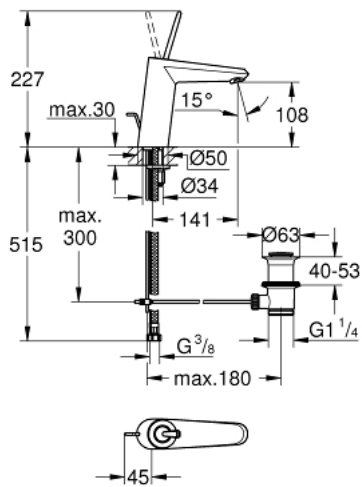

23 427 000 EURODISC JOY SINGLE-LEVER BASIN MIXER 1/2" M-SIZE

PRODUCT DESCRIPTION

- GROHE FeatherControl Joystick cartridge
- GROHE StarLight chrome finish
- GROHE EcoJoy SpeedClean mousseur 5.7 l/min
- GROHE FastFixation Plus installation system
- pop-up waste set 1 1/4"
- flexible connection hoses

23 427 000 **EURODISC JOY SINGLE-LEVER BASIN MIXER 1/2"**
M-SIZE

SPARE PARTS

- 1: Lever (Order-nr. 46906000)
- 2: Cartridge (Order-nr. 46907000)
- 3: Pop-up rod (Order-nr. 46739000)
- 4: Shank mounting kit (Order-nr. 46645000)
- 5: Waste set 1 1/4" (Order-nr. 28910000)
- 5.1: Plug (Order-nr. 07182000)
- 5.2: Eccentric rod (Order-nr. 07052000)
- 6: Mousseur (Order-nr. 48159000)
- 7: Mounting wrench (Order-nr. 19017000)*
- 8: Eccentric rod (Order-nr. 07341000)*