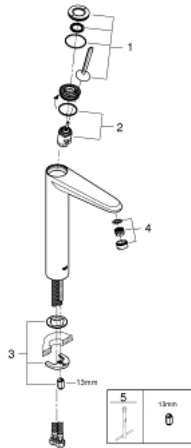

23 428 000 **EURODISC JOY SINGLE-LEVER BASIN MIXER 1/2"**
XL-SIZE

PRODUCT DESCRIPTION

- for free-standing basins
- GROHE FeatherControl Joystick cartridge
- GROHE EcoJoy SpeedClean mousseur 5.7 l/min
- GROHE StarLight chrome finish
- GROHE FastFixation Plus installation system
- smooth body
- flexible connection hoses

23 428 000 **EURODISC JOY SINGLE-LEVER BASIN MIXER 1/2"**
XL-SIZE

SPARE PARTS

- 1: Lever (Order-nr. 46906000)
 - 2: Cartridge (Order-nr. 46907000)
 - 3: Shank mounting kit (Order-nr. 46645000)
 - 4: Mousseur (Order-nr. 48159000)
 - 5: Mounting wrench (Order-nr. 19017000)*
- * Optional accessories