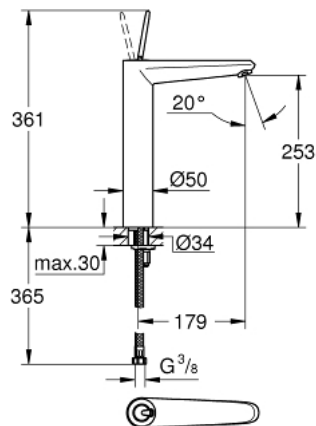

23 428 000 **EURODISC JOY SINGLE-LEVER BASIN MIXER 1/2"**
XL-SIZE

PRODUCT DESCRIPTION

- for free-standing basins
- GROHE FeatherControl Joystick cartridge
- GROHE EcoJoy SpeedClean mousseur 5.7 l/min
- GROHE StarLight chrome finish
- GROHE FastFixation Plus installation system
- smooth body
- flexible connection hoses

23 428 000 **EURODISC JOY SINGLE-LEVER BASIN MIXER 1/2"**
XL-SIZE

SPARE PARTS

- 1: Lever (Order-nr. 46906000)
 - 2: Cartridge (Order-nr. 46907000)
 - 3: Shank mounting kit (Order-nr. 46645000)
 - 4: Mousseur (Order-nr. 48159000)
 - 5: Mounting wrench (Order-nr. 19017000)*
- * Optional accessories