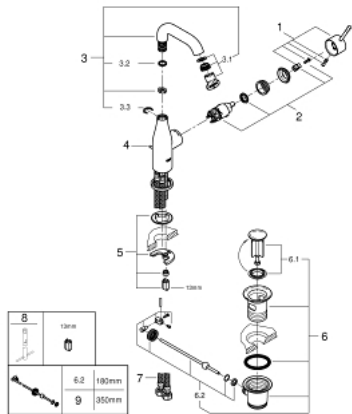

23 462 001 **GROHE ESSENCE SINGLE-LEVER BASIN MIXER 1/2"**
M-SIZE

PRODUCT DESCRIPTION

- **GROHE SilkMove** 28 mm ceramic cartridge
- with temperature limiter
- **GROHE StarLight** chrome finish
- **GROHE EcoJoy** mousseur 5.7 l/min
- **GROHE AquaGuide** adjustable mousseur

- **GROHE FastFixation Plus** installation system

- swivel spout with mousseur and stop limiter

- pop-up waste set 1 1/4"
- flexible connection hoses

23 462 001 **GROHE ESSENCE SINGLE-LEVER BASIN MIXER 1/2"**
M-SIZE

SPARE PARTS

- 1: Lever (Order-nr. 46919000)
 - 2: Cartridge (Order-nr. 46580000)
 - 3: Swivel tube spout (Order-nr. 13373000)
 - 3.1: Mousseur (Order-nr. 48270000)
 - 3.2: Sealing washer Ø13,5 x Ø2,75 (Order-nr. 0128500M)
 - 3.3: Safety ring (Order-nr. 4826600M)
 - 4: Pop-up rod (Order-nr. 46739000)
 - 5: Shank mounting kit (Order-nr. 46645000)
 - 6: Waste set 1 1/4" (Order-nr. 28910000)
 - 6.1: Plug (Order-nr. 07182000)
 - 6.2: Eccentric rod (Order-nr. 07052000)
 - 7: Connection hose (Order-nr. 46255000)
 - 8: Mounting wrench (Order-nr. 19017000)*
 - 9: Eccentric rod (Order-nr. 07341000)*
- * Optional accessories