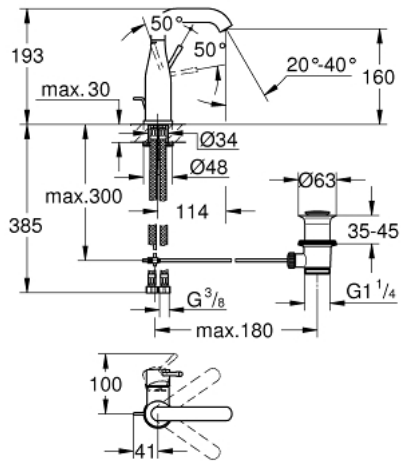

23 462 001 **GROHE ESSENCE SINGLE-LEVER BASIN MIXER 1/2"**
M-SIZE

PRODUCT DESCRIPTION

- **GROHE SilkMove** 28 mm ceramic cartridge
- with temperature limiter
- **GROHE StarLight** chrome finish
- **GROHE EcoJoy** mousseur 5.7 l/min
- **GROHE AquaGuide** adjustable mousseur

- **GROHE FastFixation Plus** installation system

- swivel spout with mousseur and stop limiter

- pop-up waste set 1 1/4"
- flexible connection hoses

23 462 001 **GROHE ESSENCE SINGLE-LEVER BASIN MIXER 1/2"**
M-SIZE

SPARE PARTS

- 1: Lever (Order-nr. 46919000)
 - 2: Cartridge (Order-nr. 46580000)
 - 3: Swivel tube spout (Order-nr. 13373000)
 - 3.1: Mousseur (Order-nr. 48270000)
 - 3.2: Sealing washer Ø13,5 x Ø2,75 (Order-nr. 0128500M)
 - 3.3: Safety ring (Order-nr. 4826600M)
 - 4: Pop-up rod (Order-nr. 46739000)
 - 5: Shank mounting kit (Order-nr. 46645000)
 - 6: Waste set 1 1/4" (Order-nr. 28910000)
 - 6.1: Plug (Order-nr. 07182000)
 - 6.2: Eccentric rod (Order-nr. 07052000)
 - 7: Connection hose (Order-nr. 46255000)
 - 8: Mounting wrench (Order-nr. 19017000)*
 - 9: Eccentric rod (Order-nr. 07341000)*
- * Optional accessories