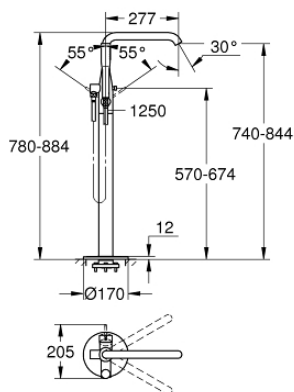

## 23 491 001 GROHE ESSENCE SINGLE-LEVER BATH MIXER 1/2", FLOOR MOUNTED

### PRODUCT DESCRIPTION

- final installation for
- 29 086 / 45 984
- **GROHE SilkMove** 35 mm ceramic cartridge
- with temperature limiter
- **GROHE StarLight** chrome finish
- automatic diverter: bath/shower
- swivel spout with mousseur and stop limiter
- projection 277 mm
- integrated non-return valve in shower outlet
- with shower holder
- for chrome: hand shower 27 806, for other colours: hand shower 26 465
- Silverflex shower hose 1.250 mm (28 362)
- protected against backflow

23 491 001 **GROHE ESSENCE SINGLE-LEVER BATH MIXER 1/2", FLOOR MOUNTED**

**SPARE PARTS**

- 1: Lever (Order-nr. 46916000)
- 2: Cartridge (Order-nr. 46374000)
- 3: Mousseur (Order-nr. 13926000)
- 4: Sealing washer  $\varnothing 13,5 \times \varnothing 2,75$  (Order-nr. 0128500M)
- 5: Dirt strainer (Order-nr. 0700200M)
- 6: Diverter knob (Order-nr. 64989000)
- 7: Diverter (Order-nr. 65655000)
- 8: Non-return valve (Order-nr. 08565000)