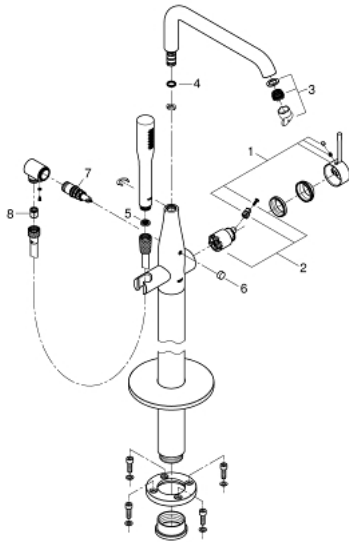

## 23 491 001 GROHE ESSENCE SINGLE-LEVER BATH MIXER 1/2", FLOOR MOUNTED

### PRODUCT DESCRIPTION

- final installation for
- 29 086 / 45 984
- **GROHE SilkMove** 35 mm ceramic cartridge
- with temperature limiter
- **GROHE StarLight** chrome finish
- automatic diverter: bath/shower
- swivel spout with mousseur and stop limiter
- projection 277 mm
- integrated non-return valve in shower outlet
- with shower holder
- for chrome: hand shower 27 806, for other colours: hand shower 26 465
- Silverflex shower hose 1.250 mm (28 362)
- protected against backflow

23 491 001 **GROHE ESSENCE SINGLE-LEVER BATH MIXER 1/2", FLOOR MOUNTED**

**SPARE PARTS**

- 1: Lever (Order-nr. 46916000)
- 2: Cartridge (Order-nr. 46374000)
- 3: Mousseur (Order-nr. 13926000)
- 4: Sealing washer  $\varnothing 13,5 \times \varnothing 2,75$  (Order-nr. 0128500M)
- 5: Dirt strainer (Order-nr. 0700200M)
- 6: Diverter knob (Order-nr. 64989000)
- 7: Diverter (Order-nr. 65655000)
- 8: Non-return valve (Order-nr. 08565000)