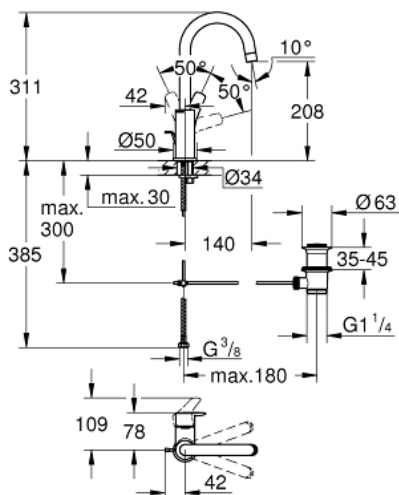

23 537 003 **EUROSMART SINGLE-LEVER BASIN MIXER 1/2"**
L-SIZE

PRODUCT DESCRIPTION

- **GROHE SilkMove** 28 mm ceramic cartridge
- with temperature limiter
- **GROHE StarLight** chrome finish
- **GROHE EcoJoy** mousseur 5.7 l/min
- **GROHE FastFixation** installation system
- swivel tubular spout
- pop-up waste set 1 1/4"
- flexible connection hoses

23 537 003 **EUROSMART SINGLE-LEVER BASIN MIXER 1/2"**
L-SIZE

SPARE PARTS

- 1: lever (Order-nr. 48531000)
 - 2: Cartridge (Order-nr. 46580000)
 - 3: Cap (Order-nr. 46581000)
 - 4: Fitting ring (Order-nr. 46715000)
 - 5: Outlet (Order-nr. 13427000)
 - 5.1: Safety ring (Order-nr. 4825700M)
 - 5.2: Mousseur (Order-nr. 13935000)
 - 6: lift rod US (Order-nr. 65936000)
 - 7: Shank mounting kit (Order-nr. 46671000)
 - 8: Waste set 1 1/4" (Order-nr. 28910000)
 - 8.1: Plug (Order-nr. 07182000)
 - 8.2: Eccentric rod (Order-nr. 07052000)
 - 9: Mounting wrench (Order-nr. 19017000)*
 - 10: Eccentric rod (Order-nr. 07341000)*
- * Optional accessories