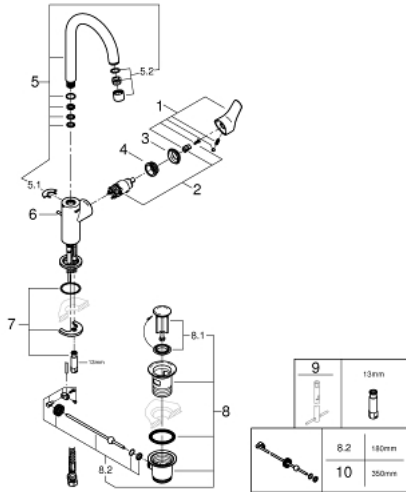

23 537 003 **EUROSMART SINGLE-LEVER BASIN MIXER 1/2"**
L-SIZE

PRODUCT DESCRIPTION

- **GROHE SilkMove** 28 mm ceramic cartridge
- with temperature limiter
- **GROHE StarLight** chrome finish
- **GROHE EcoJoy** mousseur 5.7 l/min
- **GROHE FastFixation** installation system
- swivel tubular spout
- pop-up waste set 1 1/4"
- flexible connection hoses

23 537 003 **EUROSMART SINGLE-LEVER BASIN MIXER 1/2"**
L-SIZE

SPARE PARTS

- 1: lever (Order-nr. 48531000)
 - 2: Cartridge (Order-nr. 46580000)
 - 3: Cap (Order-nr. 46581000)
 - 4: Fitting ring (Order-nr. 46715000)
 - 5: Outlet (Order-nr. 13427000)
 - 5.1: Safety ring (Order-nr. 4825700M)
 - 5.2: Mousseur (Order-nr. 13935000)
 - 6: lift rod US (Order-nr. 65936000)
 - 7: Shank mounting kit (Order-nr. 46671000)
 - 8: Waste set 1 1/4" (Order-nr. 28910000)
 - 8.1: Plug (Order-nr. 07182000)
 - 8.2: Eccentric rod (Order-nr. 07052000)
 - 9: Mounting wrench (Order-nr. 19017000)*
 - 10: Eccentric rod (Order-nr. 07341000)*
- * Optional accessories