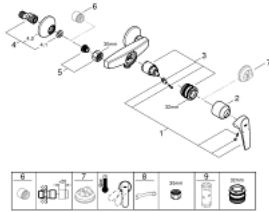

23 632 000 **BAUFLOW SINGLE-LEVER SHOWER MIXER 1/2"**

PRODUCT DESCRIPTION

- wall mounted
- **GROHE Longlife** 35 mm ceramic cartridge
- **GROHE StarLight** chrome finish
- shower bottom outlet 1/2"
- S-unions

23 632 000 BAUFLOW SINGLE-LEVER SHOWER MIXER 1/2"

SPARE PARTS

- 1: Lever (Order-nr. 46959000)
- 2: Cap (Order-nr. 46899000)
- 3: Cartridge (Order-nr. 46374000)
- 4: S-union (Order-nr. 12075000)
- 4.1: Seal (Order-nr. 0138600M)
- 4.2: Escutcheon (Order-nr. 0221000M)
- 5: Screw connection 1/2" (Order-nr. 45044000)
- 6: Extension 3/4", 20 mm (Order-nr. 0713000M)*
- 7: Temperature limiter (Order-nr. 46375000)*
- 8: Special spanner (Order-nr. 19377000)*
- 9: Socket Spanner (Order-nr. 19332000)*