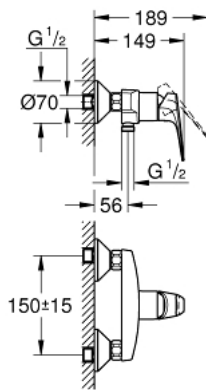

23 632 000 **BAUFLOW SINGLE-LEVER SHOWER MIXER 1/2"**

PRODUCT DESCRIPTION

- wall mounted
- **GROHE Longlife** 35 mm ceramic cartridge
- **GROHE StarLight** chrome finish
- shower bottom outlet 1/2"
- S-unions

23 632 000 BAUFLOW SINGLE-LEVER SHOWER MIXER 1/2"

SPARE PARTS

- 1: Lever (Order-nr. 46959000)
- 2: Cap (Order-nr. 46899000)
- 3: Cartridge (Order-nr. 46374000)
- 4: S-union (Order-nr. 12075000)
- 4.1: Seal (Order-nr. 0138600M)
- 4.2: Escutcheon (Order-nr. 0221000M)
- 5: Screw connection 1/2" (Order-nr. 45044000)
- 6: Extension 3/4", 20 mm (Order-nr. 0713000M)*
- 7: Temperature limiter (Order-nr. 46375000)*
- 8: Special spanner (Order-nr. 19377000)*
- 9: Socket Spanner (Order-nr. 19332000)*