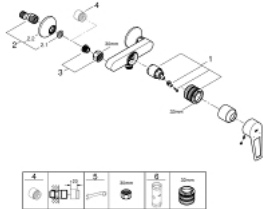

23 634 001 BAULOOK SINGLE-LEVER SHOWER MIXER 1/2"

PRODUCT DESCRIPTION

- wall mounted
- **GROHE Longlife** 35 mm ceramic cartridge
- with temperature limiter
- **GROHE StarLight** chrome finish
- adjustable flow rate limiter
- shower bottom outlet with integrated non return-valve
- protected against backflow
- S-unions

23 634 001 BAULOOK SINGLE-LEVER SHOWER MIXER 1/2"

SPARE PARTS

- 1: Cartridge (Order-nr. 46374000)
 - 2: S-union (Order-nr. 12075000)
 - 2.1: Seal (Order-nr. 0138600M)
 - 2.2: Escutcheon (Order-nr. 0221000M)
 - 3: Screw connection 1/2" (Order-nr. 45044000)
 - 4: Extension 3/4", 20 mm (Order-nr. 0713000M)*
 - 5: Temperature limiter (Order-nr. 46375000)*
 - 6: Special spanner (Order-nr. 19377000)*
 - 7: Socket Spanner (Order-nr. 19332000)*
- * Optional accessories