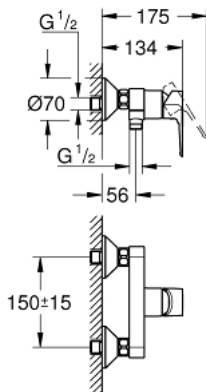

23 634 001 BAULOOK SINGLE-LEVER SHOWER MIXER 1/2"

PRODUCT DESCRIPTION

- wall mounted
- **GROHE Longlife** 35 mm ceramic cartridge
- with temperature limiter
- **GROHE StarLight** chrome finish
- adjustable flow rate limiter
- shower bottom outlet with integrated non return-valve
- protected against backflow
- S-unions

23 634 001 BAULOOK SINGLE-LEVER SHOWER MIXER 1/2"

SPARE PARTS

- 1: Cartridge (Order-nr. 46374000)
 - 2: S-union (Order-nr. 12075000)
 - 2.1: Seal (Order-nr. 0138600M)
 - 2.2: Escutcheon (Order-nr. 0221000M)
 - 3: Screw connection 1/2" (Order-nr. 45044000)
 - 4: Extension 3/4", 20 mm (Order-nr. 0713000M)*
 - 5: Temperature limiter (Order-nr. 46375000)*
 - 6: Special spanner (Order-nr. 19377000)*
 - 7: Socket Spanner (Order-nr. 19332000)*
- * Optional accessories