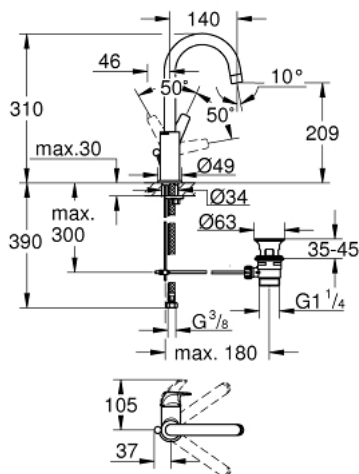

23 753 000 **BAUFLOW SINGLE-LEVER BASIN MIXER 1/2"**  
**L-SIZE**

**PRODUCT DESCRIPTION**

- **GROHE Longlife** 28 mm ceramic cartridge
- **GROHE StarLight** chrome finish
- **GROHE EcoJoy** mousseur 5.7 l/min
- rapid installation system
- swivel tubular spout
- plastic pop-up waste set 1 1/4"
- flexible connection hoses

23 753 000 **BAUFLOW SINGLE-LEVER BASIN MIXER 1/2"**  
**L-SIZE**

**SPARE PARTS**

- 1: Lever (Order-nr. 46771000)
  - 2: Cap (Order-nr. 46581000)
  - 3: Fitting ring (Order-nr. 46715000)
  - 4: Cartridge (Order-nr. 46580000)
  - 5: Mousseur (Order-nr. 13935000)
  - 6: Safety ring (Order-nr. 4825700M)
  - 7: Pop-up rod (Order-nr. 06329000)
  - 8: Shank mounting kit (Order-nr. 46249000)
  - 9: Waste set 1 1/4" (Order-nr. 28910000)
  - 9.1: Plug (Order-nr. 07182000)
  - 9.2: Eccentric rod (Order-nr. 07052000)
  - 10: Eccentric rod (Order-nr. 07341000)\*
  - 11: Mounting wrench (Order-nr. 19017000)\*
- \* Optional accessories