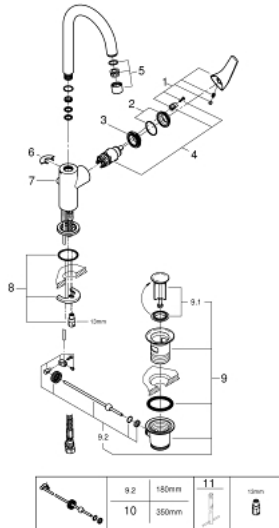

23 753 000 **BAUFLOW SINGLE-LEVER BASIN MIXER 1/2"**  
**L-SIZE**

**PRODUCT DESCRIPTION**

- **GROHE Longlife** 28 mm ceramic cartridge
- **GROHE StarLight** chrome finish
- **GROHE EcoJoy** mousseur 5.7 l/min
- rapid installation system
- swivel tubular spout
- plastic pop-up waste set 1 1/4"
- flexible connection hoses

23 753 000 **BAUFLOW SINGLE-LEVER BASIN MIXER 1/2"**  
**L-SIZE**

**SPARE PARTS**

- 1: Lever (Order-nr. 46771000)
  - 2: Cap (Order-nr. 46581000)
  - 3: Fitting ring (Order-nr. 46715000)
  - 4: Cartridge (Order-nr. 46580000)
  - 5: Mousseur (Order-nr. 13935000)
  - 6: Safety ring (Order-nr. 4825700M)
  - 7: Pop-up rod (Order-nr. 06329000)
  - 8: Shank mounting kit (Order-nr. 46249000)
  - 9: Waste set 1 1/4" (Order-nr. 28910000)
  - 9.1: Plug (Order-nr. 07182000)
  - 9.2: Eccentric rod (Order-nr. 07052000)
  - 10: Eccentric rod (Order-nr. 07341000)\*
  - 11: Mounting wrench (Order-nr. 19017000)\*
- \* Optional accessories