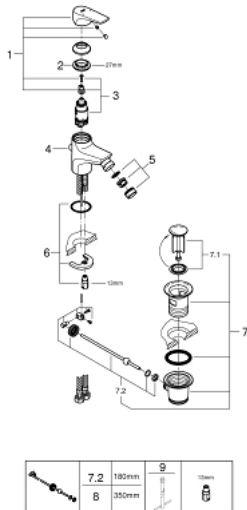

23 754 000 BAUFLOW SINGLE-LEVER BIDET MIXER 1/2"

PRODUCT DESCRIPTION

- GROHE Longlife 28 mm ceramic cartridge
- GROHE StarLight chrome finish
- GROHE EcoJoy mousseur 5.7 l/min
- rapid installation system
- with ball joint
- pop-up waste set 1 1/4"
- flexible connection hoses

23 754 000 BAUFLOW SINGLE-LEVER BIDET MIXER 1/2"

SPARE PARTS

- 1: Lever (Order-nr. 46701000)
- 2: Fitting ring (Order-nr. 46715000)
- 3: Cartridge (Order-nr. 46580000)
- 4: Pop-up rod (Order-nr. 06329000)
- 5: Mousseur (Order-nr. 48159000)
- 6: Shank mounting kit (Order-nr. 46249000)
- 7: Waste set 1 1/4" (Order-nr. 28910000)
- 7.1: Plug (Order-nr. 07182000)
- 7.2: Eccentric rod (Order-nr. 07052000)
- 8: Eccentric rod (Order-nr. 07341000)*
- 9: Mounting wrench (Order-nr. 19017000)*