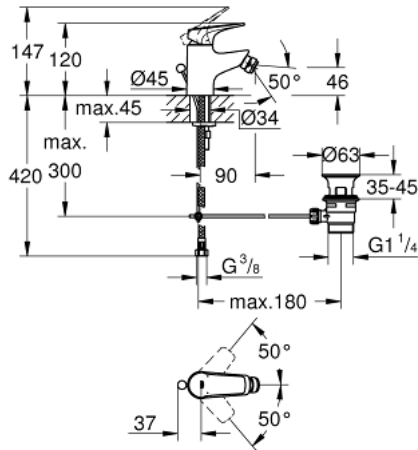

23 754 000 BAUFLOW SINGLE-LEVER BIDET MIXER 1/2"

PRODUCT DESCRIPTION

- GROHE Longlife 28 mm ceramic cartridge
- GROHE StarLight chrome finish
- GROHE EcoJoy mousseur 5.7 l/min
- rapid installation system
- with ball joint
- pop-up waste set 1 1/4"
- flexible connection hoses

23 754 000 BAUFLOW SINGLE-LEVER BIDET MIXER 1/2"

SPARE PARTS

- 1: Lever (Order-nr. 46701000)
- 2: Fitting ring (Order-nr. 46715000)
- 3: Cartridge (Order-nr. 46580000)
- 4: Pop-up rod (Order-nr. 06329000)
- 5: Mousseur (Order-nr. 48159000)
- 6: Shank mounting kit (Order-nr. 46249000)
- 7: Waste set 1 1/4" (Order-nr. 28910000)
- 7.1: Plug (Order-nr. 07182000)
- 7.2: Eccentric rod (Order-nr. 07052000)
- 8: Eccentric rod (Order-nr. 07341000)*
- 9: Mounting wrench (Order-nr. 19017000)*