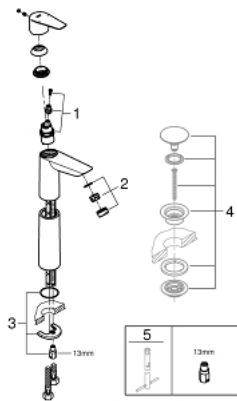

23 761 001 **BAUEDGE SINGLE-LEVER BASIN MIXER 1/2"**
XL-SIZE

PRODUCT DESCRIPTION

- for free-standing basins
- **GROHE Longlife** 28 mm ceramic cartridge
- with temperature limiter
- **GROHE StarLight** chrome finish
- **GROHE Zero** isolated inner water ways - lead and nickel free within the faucet
- **GROHE EcoJoy** mousseur 5.7 l/min
- rapid installation system
- smooth body
- flexible connection hoses

23 761 001 **BAUEDGE SINGLE-LEVER BASIN MIXER 1/2"**
XL-SIZE

SPARE PARTS

- 1: Cartridge (Order-nr. 48518000)
 - 2: Flow straightener (Order-nr. 46837000)
 - 3: Shank mounting kit (Order-nr. 46249000)
 - 4: Waste set with push-open plug (Order-nr. 65807000)*
 - 5: Mounting wrench (Order-nr. 19017000)*
- * Optional accessories