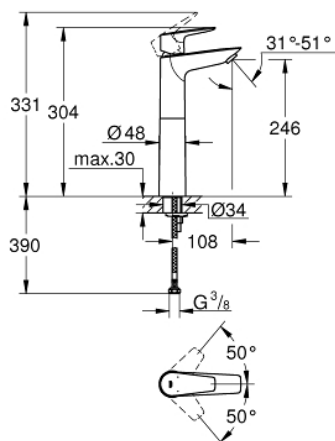

23 761 001 **BAUEDGE SINGLE-LEVER BASIN MIXER 1/2"**
XL-SIZE

PRODUCT DESCRIPTION

- for free-standing basins
- **GROHE Longlife** 28 mm ceramic cartridge
- with temperature limiter
- **GROHE StarLight** chrome finish
- **GROHE Zero** isolated inner water ways - lead and nickel free within the faucet
- **GROHE EcoJoy** mousseur 5.7 l/min
- rapid installation system
- smooth body
- flexible connection hoses

23 761 001 **BAUEDGE SINGLE-LEVER BASIN MIXER 1/2"**
XL-SIZE

SPARE PARTS

- 1: Cartridge (Order-nr. 48518000)
 - 2: Flow straightener (Order-nr. 46837000)
 - 3: Shank mounting kit (Order-nr. 46249000)
 - 4: Waste set with push-open plug (Order-nr. 65807000)*
 - 5: Mounting wrench (Order-nr. 19017000)*
- * Optional accessories