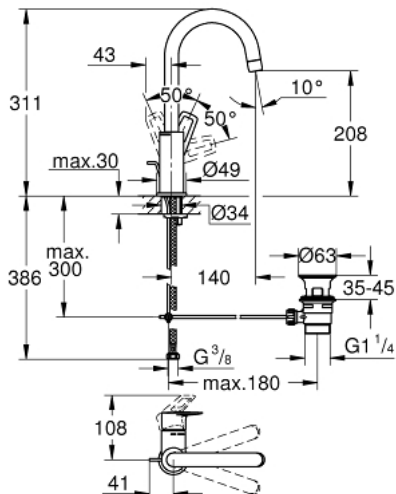

23 763 001 **BAULoop SINGLE-LEVER BASIN MIXER 1/2"**
L-SIZE

PRODUCT DESCRIPTION

- **GROHE Longlife** 28 mm ceramic cartridge
- with temperature limiter
- **GROHE StarLight** chrome finish
- **GROHE EcoJoy** mousseur 5.7 l/min
- rapid installation system
- swivel tubular spout
- plastic pop-up waste set 1 1/4"
- flexible connection hoses

23 763 001 **BAULOOP SINGLE-LEVER BASIN MIXER 1/2"**
L-SIZE

SPARE PARTS

- 1: Cap (Order-nr. 46581000)
 - 2: Fitting ring (Order-nr. 46715000)
 - 3: Cartridge (Order-nr. 46580000)
 - 4: Mousseur (Order-nr. 13935000)
 - 5: Safety ring (Order-nr. 4825700M)
 - 6: Pop-up rod (Order-nr. 46739000)
 - 7: Shank mounting kit (Order-nr. 46249000)
 - 8: Waste set 1 1/4" (Order-nr. 28910000)
 - 8.1: Plug (Order-nr. 07182000)
 - 8.2: Eccentric rod (Order-nr. 07052000)
 - 9: Eccentric rod (Order-nr. 07341000)*
 - 10: Mounting wrench (Order-nr. 19017000)*
- * Optional accessories