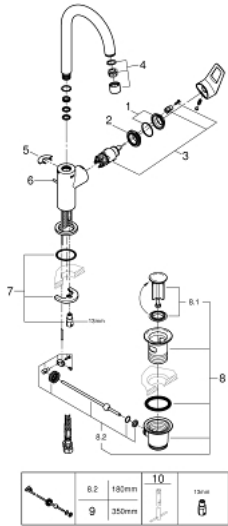

23 763 001 **BAULoop SINGLE-LEVER BASIN MIXER 1/2"**
L-SIZE

PRODUCT DESCRIPTION

- **GROHE Longlife** 28 mm ceramic cartridge
- with temperature limiter
- **GROHE StarLight** chrome finish
- **GROHE EcoJoy** mousseur 5.7 l/min
- rapid installation system
- swivel tubular spout
- plastic pop-up waste set 1 1/4"
- flexible connection hoses

23 763 001 **BAULOOP SINGLE-LEVER BASIN MIXER 1/2"**
L-SIZE

SPARE PARTS

- 1: Cap (Order-nr. 46581000)
 - 2: Fitting ring (Order-nr. 46715000)
 - 3: Cartridge (Order-nr. 46580000)
 - 4: Mousseur (Order-nr. 13935000)
 - 5: Safety ring (Order-nr. 4825700M)
 - 6: Pop-up rod (Order-nr. 46739000)
 - 7: Shank mounting kit (Order-nr. 46249000)
 - 8: Waste set 1 1/4" (Order-nr. 28910000)
 - 8.1: Plug (Order-nr. 07182000)
 - 8.2: Eccentric rod (Order-nr. 07052000)
 - 9: Eccentric rod (Order-nr. 07341000)*
 - 10: Mounting wrench (Order-nr. 19017000)*
- * Optional accessories