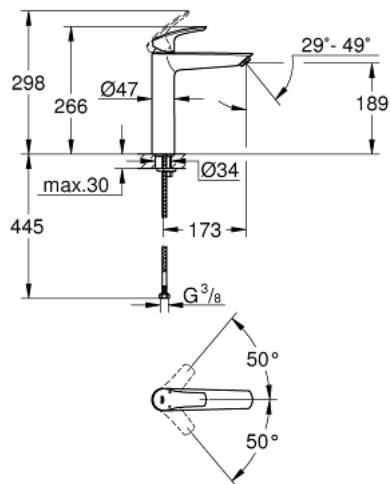

23 971 003 **EUROSMART SINGLE-LEVER BASIN MIXER 1/2"**
XL-SIZE

PRODUCT DESCRIPTION

- for free-standing basins
- GROHE SilkMove 28 mm ceramic cartridge
- adjustable flow rate limiter
- with temperature limiter
- GROHE StarLight chrome finish
- GROHE EcoJoy mousseur 5.7 l/min
- GROHE AquaGuide adjustable mousseur
- GROHE FastFixation installation system
- smooth body
- flexible connection hoses

23 971 003 **EUROSMART SINGLE-LEVER BASIN MIXER 1/2"**
XL-SIZE

SPARE PARTS

- 1: lever (Order-nr. 48548000)
 - 2: Cap (Order-nr. 46116000)
 - 3: Cartridge (Order-nr. 46580000)
 - 4: Flow straightener (Order-nr. 46837000)
 - 5: Shank mounting kit (Order-nr. 46645000)
 - 6: Waste set with push-open plug (Order-nr. 65807000)*
 - 7: Mounting wrench (Order-nr. 19017000)*
- * Optional accessories