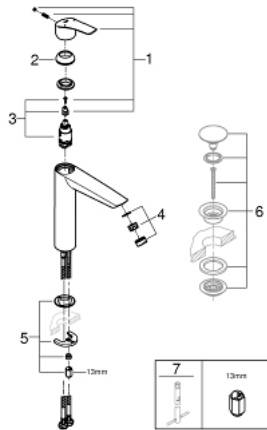

23 971 003 **EUROSMART SINGLE-LEVER BASIN MIXER 1/2"**
XL-SIZE

PRODUCT DESCRIPTION

- for free-standing basins
- GROHE SilkMove 28 mm ceramic cartridge
- adjustable flow rate limiter
- with temperature limiter
- GROHE StarLight chrome finish
- GROHE EcoJoy mousseur 5.7 l/min
- GROHE AquaGuide adjustable mousseur
- GROHE FastFixation installation system
- smooth body
- flexible connection hoses

23 971 003 **EUROSMART SINGLE-LEVER BASIN MIXER 1/2"**
XL-SIZE

SPARE PARTS

- 1: lever (Order-nr. 48548000)
 - 2: Cap (Order-nr. 46116000)
 - 3: Cartridge (Order-nr. 46580000)
 - 4: Flow straightener (Order-nr. 46837000)
 - 5: Shank mounting kit (Order-nr. 46645000)
 - 6: Waste set with push-open plug (Order-nr. 65807000)*
 - 7: Mounting wrench (Order-nr. 19017000)*
- * Optional accessories