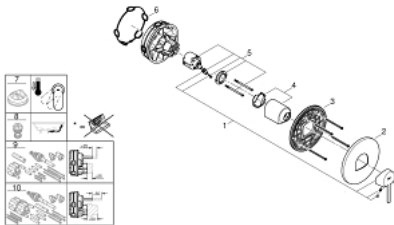

24 059 003 GROHE PLUS SINGLE-LEVER SHOWER MIXER

PRODUCT DESCRIPTION

- final installation for
- Rapido SmartBox (35 600/35 604)
- **GROHE SilkMove** 46 mm ceramic cartridge
- **GROHE StarLight** chrome finish
- **GROHE FastFixation** escutcheon with covered shaft sealing and covered fixing
- metal escutcheon, retroactively 6° adjustable
- outlet B or C = 30 l/min

24 059 003 GROHE PLUS SINGLE-LEVER SHOWER MIXER

SPARE PARTS

- 1: Lever (Order-nr. 48496000)
 - 2: Escutcheon (Order-nr. 49116000)
 - 3: Mounting plate (Order-nr. 48441000)
 - 4: Cap (Order-nr. 48495000)
 - 5: Cartridge (Order-nr. 46048000)
 - 6: Seal (Order-nr. 48360000)
 - 7: Temperature limiter (Order-nr. 46375000)*
 - 8: Backflow protection combination (Order-nr. 14055000)*
 - 9: Universal extension set single-lever mixers, 25 mm (Order-nr. 14056000)*
 - 10: Universal extension set single-lever mixers, 50 mm (Order-nr. 14057000)*
- * Optional accessories