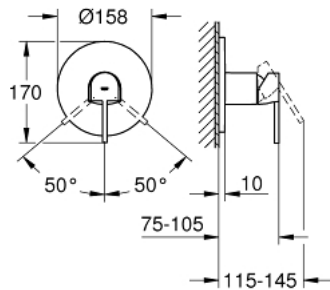

24 059 003 GROHE PLUS SINGLE-LEVER SHOWER MIXER

PRODUCT DESCRIPTION

- final installation for
- Rapido SmartBox (35 600/35 604)
- **GROHE SilkMove** 46 mm ceramic cartridge
- **GROHE StarLight** chrome finish
- **GROHE FastFixation** escutcheon with covered shaft sealing and covered fixing
- metal escutcheon, retroactively 6° adjustable
- outlet B or C = 30 l/min

24 059 003 GROHE PLUS SINGLE-LEVER SHOWER MIXER

SPARE PARTS

- 1: Lever (Order-nr. 48496000)
 - 2: Escutcheon (Order-nr. 49116000)
 - 3: Mounting plate (Order-nr. 48441000)
 - 4: Cap (Order-nr. 48495000)
 - 5: Cartridge (Order-nr. 46048000)
 - 6: Seal (Order-nr. 48360000)
 - 7: Temperature limiter (Order-nr. 46375000)*
 - 8: Backflow protection combination (Order-nr. 14055000)*
 - 9: Universal extension set single-lever mixers, 25 mm (Order-nr. 14056000)*
 - 10: Universal extension set single-lever mixers, 50 mm (Order-nr. 14057000)*
- * Optional accessories