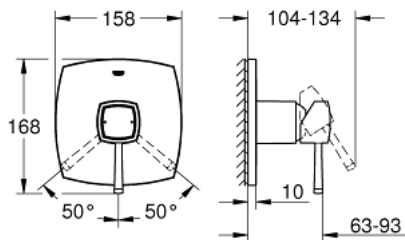

24 067 000 GRANDERA SINGLE-LEVER SHOWER MIXER

PRODUCT DESCRIPTION

- final installation for
- Rapido SmartBox (35 600/35 604)
- **GROHE SilkMove** 46 mm ceramic cartridge
- **GROHE StarLight** chrome finish
- **GROHE FastFixation** escutcheon with covered shaft sealing and covered fixing
- metal escutcheon, retroactively 6° adjustable
- outlet B or C = 30 l/min

24 067 000 GRANDERA SINGLE-LEVER SHOWER MIXER

SPARE PARTS

- 1: Lever (Order-nr. 46833000)
 - 2: escutcheon (Order-nr. 48432000)
 - 3: mounting plate (Order-nr. 48441000)
 - 4: cap (Order-nr. 48455000)
 - 5: Cartridge (Order-nr. 46048000)
 - 6: Seal (Order-nr. 48360000)
 - 7: Temperature limiter (Order-nr. 46308000)*
- * Optional accessories