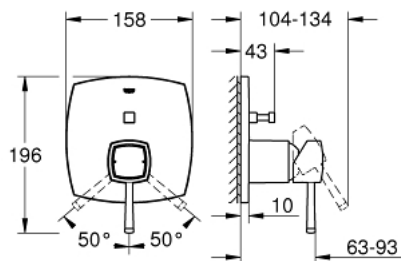

24 068 000 GRANDERA SINGLE-LEVER MIXER WITH 2-WAY DIVERTER

PRODUCT DESCRIPTION

- final installation for
- Rapido SmartBox (35 600/35 604)
- **GROHE SilkMove** 46 mm ceramic cartridge
- **GROHE StarLight** chrome finish
- **GROHE FastFixation** escutcheon with covered shaft sealing and covered fixing
- metal escutcheon, retroactively 6° adjustable
- automatic 2-way diverter
- outlet B = 27 l/min, outlet C = 27 l/min

24 068 000 GRANDERA SINGLE-LEVER MIXER WITH 2-WAY DIVERTER

SPARE PARTS

- 1: Lever (Order-nr. 46833000)
 - 2: escutcheon (Order-nr. 48433000)
 - 3: mounting plate (Order-nr. 48438000)
 - 4: cap (Order-nr. 48455000)
 - 5: Cartridge (Order-nr. 46048000)
 - 6: Diverter (Order-nr. 48442000)
 - 7: Seal (Order-nr. 48360000)
 - 8: Non-return valve (Order-nr. 49085000)
 - 9: Temperature limiter (Order-nr. 46308000)*
 - 10: Backflow protection combination (Order-nr. 14055000)*
- * Optional accessories