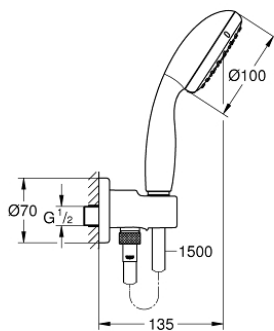

26 406 001 TEMPESTA 100 WALL HOLDER SET 2 SPRAYS

PRODUCT DESCRIPTION

- hand shower Tempesta 100 II (27 597)
- shower outlet elbow 1/2" with wall shower holder (28 679)
- protected against backflow
- Relaxaflex hose 1500 mm 1/2"x1/2" (28 151)
- **GROHE EcoJoy** 5.7 l/min. flow limiter
- **GROHE DreamSpray** perfect spray pattern
- **GROHE StarLight** chrome finish
- **SpeedClean** anti-lime system
- **Inner WaterGuide** for a longer life
- **ShockProof** silicone ring prevents damages caused by shower falling

26 406 001 **TEMPESTA 100 WALL HOLDER SET 2 SPRAYS**

SPARE PARTS

1: Dirt strainer (Order-nr. 0700200M)