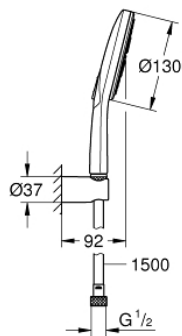

26 581 000 RAINSHOWER SMARTACTIVE 130 WALL HOLDER SET 3 SPRAYS

PRODUCT DESCRIPTION

- hand shower Rainshower SmartActive 130 (26 574)
- wall shower holder (27 056)
- Silverflex shower hose 1500 mm 1/2" x 1/2" (28 364)
- **GROHE EcoJoy** 9,5 l/min flow limiter
- **GROHE DreamSpray** perfect spray pattern
- **GROHE StarLight** chrome finish
- **SpeedClean** anti-lime system
- **Inner WaterGuide** for a longer life
- **Twistfree** to prevent hose from twisting

26 581 000 **RAINSHOWER SMARTACTIVE 130 WALL HOLDER SET 3 SPRAYS**

SPARE PARTS

1: Dirt strainer (Order-nr. 0700200M)