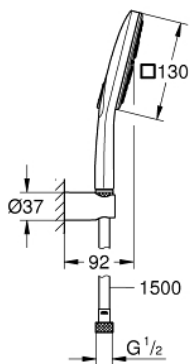

26 589 000 RAINSHOWER SMARTACTIVE 130 CUBE WALL HOLDER SET 3 SPRAYS

PRODUCT DESCRIPTION

- hand shower Rainshower SmartActive 130 Cube (26 582)
- wall shower holder (27 056)
- Silverflex shower hose 1500 mm 1/2" x 1/2" (28 364)
- **GROHE EcoJoy** 9,5 l/min flow limiter
- **GROHE DreamSpray** perfect spray pattern
- **GROHE StarLight** chrome finish
- **SpeedClean** anti-lime system
- **Inner WaterGuide** for a longer life
- **Twistfree** to prevent hose from twisting

26 589 000 **RAINSHOWER SMARTACTIVE 130 CUBE WALL HOLDER SET 3 SPRAYS**

SPARE PARTS

1: Dirt strainer (Order-nr. 0700200M)