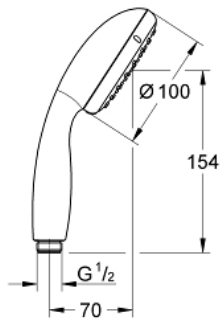

27 597 10E TEMPESTA 100 HAND SHOWER 2 SPRAYS

PRODUCT DESCRIPTION

- Rain, Jet
- **GROHE EcoJoy** 5.7 l/min. flow limiter
- **GROHE DreamSpray** perfect spray pattern
- **GROHE StarLight** chrome finish
- **SpeedClean** anti-lime system
- **Inner WaterGuide** for a longer life
- **ShockProof** silicone ring prevents damages caused by shower falling
- universal mounting system, fitting all standard shower hoses

27 597 10E TEMPESTA 100 HAND SHOWER 2 SPRAYS

SPARE PARTS

1: Dirt strainer (Order-nr. 0700200M)