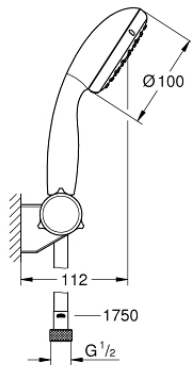

27 601 10E TEMPESTA 100 WALL HOLDER SET 2 SPRAYS

PRODUCT DESCRIPTION

- hand shower Tempesta 100 II (27 597)
- wall shower holder adjustable (27 595)
- Relaxaflex hose 1750 mm 1/2"x1/2" (28 154)
- **GROHE EcoJoy** 5.7 l/min. flow limiter
- **GROHE DreamSpray** perfect spray pattern
- **GROHE StarLight** chrome finish
- **SpeedClean** anti-lime system
- **Inner WaterGuide** for a longer life
- **ShockProof** silicone ring prevents damages caused by shower falling

27 601 10E TEMPESTA 100 WALL HOLDER SET 2 SPRAYS

SPARE PARTS

1: Dirt strainer (Order-nr. 0700200M)

2: Cover plate (Order-nr. 45652P00)