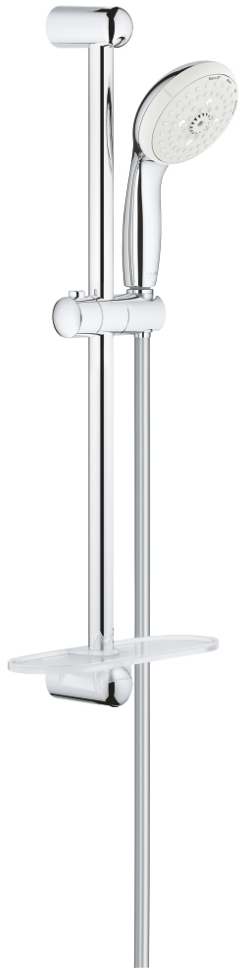

28 436 002 TEMPESTA 100 SHOWER RAIL SET 4 SPRAYS

PRODUCT DESCRIPTION

- hand shower (28 421)
- shower rail, 600 mm (27 523)
- Relaxaflex hose 1750 mm 1/2"x1/2" (28 154)
- **GROHE EasyReach** tray (27 596)
- **GROHE EcoJoy** 9,5 l/min flow limiter
- **GROHE DreamSpray** perfect spray pattern
- **GROHE StarLight** chrome finish
- **SpeedClean** anti-lime system
- **Inner WaterGuide** for a longer life
- **ShockProof** silicone ring prevents damages caused by shower falling