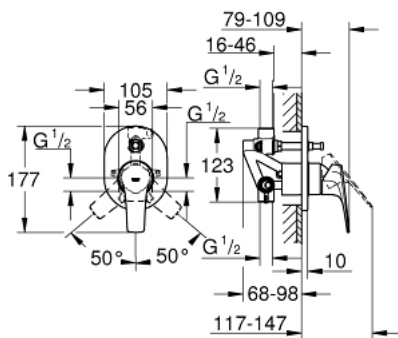

29 045 000 BAUFLOW SINGLE-LEVER BATH MIXER

PRODUCT DESCRIPTION

- concealed installation
- set for final installation
- concealed body (32 963 001)
- **GROHE Longlife** 46 mm ceramic cartridge
- **GROHE StarLight** chrome finish
- adjustable flow rate limiter
- automatic diverter: bath/shower
- escutcheon- and shaft-sealing

29 045 000 BAUFLOW SINGLE-LEVER BATH MIXER

SPARE PARTS

- 1: Lever (Order-nr. 46702000)
- 2: Escutcheon (Order-nr. 46772000)
- 3: Cap (Order-nr. 09038000)
- 4: Cartridge (Order-nr. 46048000)
- 5: Diverter (Order-nr. 46737000)
- 6: Temperature limiter (Order-nr. 46308000)*
- 7: Extension set (Order-nr. 46191000)*
- 8: Extension set (Order-nr. 46343000)*