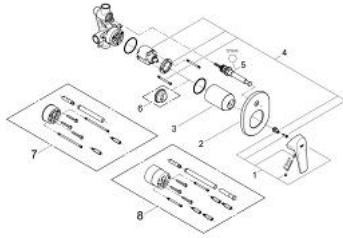

29 045 000 BAUFLOW SINGLE-LEVER BATH MIXER

PRODUCT DESCRIPTION

- concealed installation
- set for final installation
- concealed body (32 963 001)
- **GROHE Longlife** 46 mm ceramic cartridge
- **GROHE StarLight** chrome finish
- adjustable flow rate limiter
- automatic diverter: bath/shower
- escutcheon- and shaft-sealing

29 045 000 BAUFLOW SINGLE-LEVER BATH MIXER

SPARE PARTS

- 1: Lever (Order-nr. 46702000)
- 2: Escutcheon (Order-nr. 46772000)
- 3: Cap (Order-nr. 09038000)
- 4: Cartridge (Order-nr. 46048000)
- 5: Diverter (Order-nr. 46737000)
- 6: Temperature limiter (Order-nr. 46308000)*
- 7: Extension set (Order-nr. 46191000)*
- 8: Extension set (Order-nr. 46343000)*