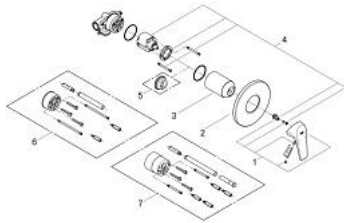

29 046 000 BAUFLOW SINGLE-LEVER SHOWER MIXER

PRODUCT DESCRIPTION

- concealed installation
- set for final installation
- concealed body (32 962 001)
- **GROHE Longlife** 46 mm ceramic cartridge
- **GROHE StarLight** chrome finish
- adjustable flow rate limiter
- escutcheon- and shaft-sealing

29 046 000 BAUFLOW SINGLE-LEVER SHOWER MIXER

SPARE PARTS

- 1: Lever (Order-nr. 46702000)
- 2: Escutcheon (Order-nr. 46773000)
- 3: Cap (Order-nr. 09038000)
- 4: Cartridge (Order-nr. 46048000)
- 5: Temperature limiter (Order-nr. 46308000)*
- 6: Extension set (Order-nr. 46191000)*
- 7: Extension set (Order-nr. 46343000)*