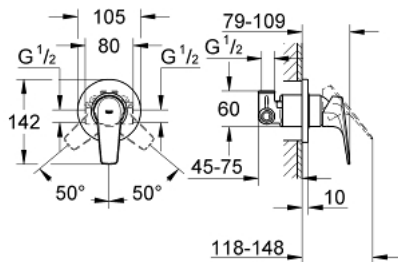

29 046 000 BAUFLOW SINGLE-LEVER SHOWER MIXER

PRODUCT DESCRIPTION

- concealed installation
- set for final installation
- concealed body (32 962 001)
- **GROHE Longlife** 46 mm ceramic cartridge
- **GROHE StarLight** chrome finish
- adjustable flow rate limiter
- escutcheon- and shaft-sealing

29 046 000 BAUFLOW SINGLE-LEVER SHOWER MIXER

SPARE PARTS

- 1: Lever (Order-nr. 46702000)
- 2: Escutcheon (Order-nr. 46773000)
- 3: Cap (Order-nr. 09038000)
- 4: Cartridge (Order-nr. 46048000)
- 5: Temperature limiter (Order-nr. 46308000)*
- 6: Extension set (Order-nr. 46191000)*
- 7: Extension set (Order-nr. 46343000)*