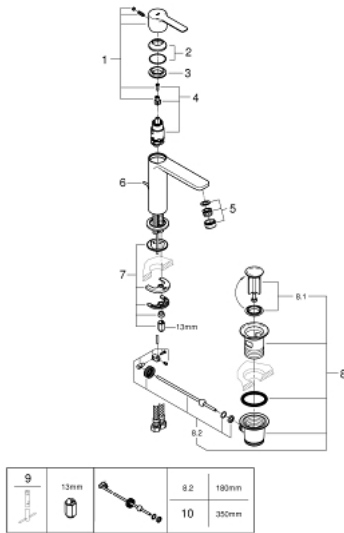

32 114 001 LINEARE SINGLE-LEVER BASIN MIXER 1/2"
S-SIZE

PRODUCT DESCRIPTION

- GROHE SilkMove 28 mm ceramic cartridge
- with temperature limiter
- GROHE StarLight chrome finish
- GROHE EcoJoy SpeedClean mousseur 5.7 l/min
- GROHE FastFixation Plus installation system
- pop-up waste set 1 1/4"
- flexible connection hoses

32 114 001 LINEARE SINGLE-LEVER BASIN MIXER 1/2" S-SIZE

SPARE PARTS

- 1: Lever (Order-nr. 46980000)
 - 2: Cap (Order-nr. 46581000)
 - 3: Fitting ring (Order-nr. 07419000)
 - 4: Cartridge (Order-nr. 46580000)
 - 5: Mousseur (Order-nr. 48159000)
 - 6: Pop-up rod (Order-nr. 46739000)
 - 7: Shank mounting kit (Order-nr. 46645000)
 - 8: Waste set 1 1/4" (Order-nr. 28910000)
 - 8.1: Plug (Order-nr. 07182000)
 - 8.2: Eccentric rod (Order-nr. 07052000)
 - 9: Mounting wrench (Order-nr. 19017000)*
 - 10: Eccentric rod (Order-nr. 07341000)*
- * Optional accessories