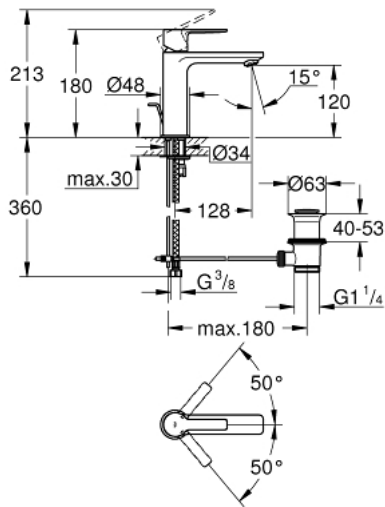

32 114 001 LINEARE SINGLE-LEVER BASIN MIXER 1/2"
S-SIZE

PRODUCT DESCRIPTION

- GROHE SilkMove 28 mm ceramic cartridge
- with temperature limiter
- GROHE StarLight chrome finish
- GROHE EcoJoy SpeedClean mousseur 5.7 l/min
- GROHE FastFixation Plus installation system
- pop-up waste set 1 1/4"
- flexible connection hoses

32 114 001 LINEARE SINGLE-LEVER BASIN MIXER 1/2" S-SIZE

SPARE PARTS

- 1: Lever (Order-nr. 46980000)
 - 2: Cap (Order-nr. 46581000)
 - 3: Fitting ring (Order-nr. 07419000)
 - 4: Cartridge (Order-nr. 46580000)
 - 5: Mousseur (Order-nr. 48159000)
 - 6: Pop-up rod (Order-nr. 46739000)
 - 7: Shank mounting kit (Order-nr. 46645000)
 - 8: Waste set 1 1/4" (Order-nr. 28910000)
 - 8.1: Plug (Order-nr. 07182000)
 - 8.2: Eccentric rod (Order-nr. 07052000)
 - 9: Mounting wrench (Order-nr. 19017000)*
 - 10: Eccentric rod (Order-nr. 07341000)*
- * Optional accessories