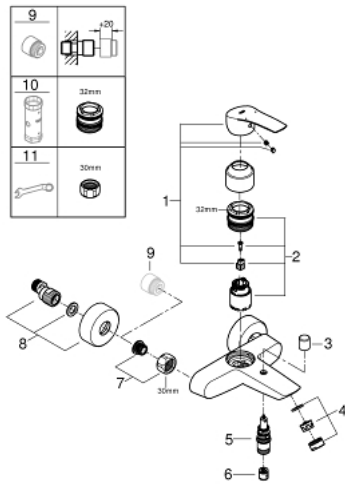

33 300 003 EUROSMART SINGLE-LEVER BATH MIXER 1/2"

PRODUCT DESCRIPTION

- wall mounted
- **GROHE SilkMove** 35 mm ceramic cartridge
- adjustable flow rate limiter
- with temperature limiter
- **GROHE StarLight** chrome finish
- automatic diverter: bath/shower
- mousseur
- integrated non-return valve in shower outlet
- S-unions
- metal wall escutcheons
- protected against backflow

33 300 003 EUROSMART SINGLE-LEVER BATH MIXER 1/2"

SPARE PARTS

- 1: lever (Order-nr. 48550000)
 - 2: Cartridge (Order-nr. 46374000)
 - 3: Diverter knob (Order-nr. 64309000)
 - 4: Mousseur (Order-nr. 13941000)
 - 5: Diverter (Order-nr. 65655000)
 - 6: Non-return valve (Order-nr. 08565000)
 - 7: Screw connection 1/2" (Order-nr. 45044000)
 - 8: S-union (Order-nr. 12662000)
 - 9: Extension 3/4", 20 mm (Order-nr. 0713000M)*
 - 10: Socket Spanner (Order-nr. 19332000)*
 - 11: Special spanner (Order-nr. 19377000)*
- * Optional accessories