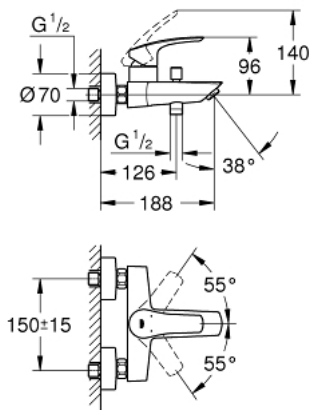

33 300 003 EUROSMART SINGLE-LEVER BATH MIXER 1/2"

PRODUCT DESCRIPTION

- wall mounted
- **GROHE SilkMove** 35 mm ceramic cartridge
- adjustable flow rate limiter
- with temperature limiter
- **GROHE StarLight** chrome finish
- automatic diverter: bath/shower
- mousseur
- integrated non-return valve in shower outlet
- S-unions
- metal wall escutcheons
- protected against backflow

33 300 003 EUROSMART SINGLE-LEVER BATH MIXER 1/2"

SPARE PARTS

- 1: lever (Order-nr. 48550000)
 - 2: Cartridge (Order-nr. 46374000)
 - 3: Diverter knob (Order-nr. 64309000)
 - 4: Mousseur (Order-nr. 13941000)
 - 5: Diverter (Order-nr. 65655000)
 - 6: Non-return valve (Order-nr. 08565000)
 - 7: Screw connection 1/2" (Order-nr. 45044000)
 - 8: S-union (Order-nr. 12662000)
 - 9: Extension 3/4", 20 mm (Order-nr. 0713000M)*
 - 10: Socket Spanner (Order-nr. 19332000)*
 - 11: Special spanner (Order-nr. 19377000)*
- * Optional accessories