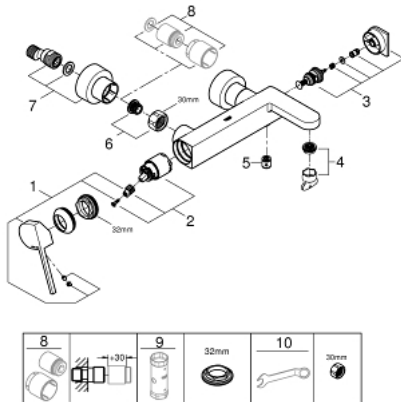

33 553 003 GROHE PLUS SINGLE-LEVER BATH MIXER 1/2"

PRODUCT DESCRIPTION

- wall mounted
- **GROHE SilkMove** 35 mm ceramic cartridge
- with temperature limiter
- **GROHE StarLight** chrome finish
- automatic diverter: bath/shower
- laminar mousseur
- 1/2" shower outlet
- integrated non-return valve
- covered S-unions
- protected against backflow

33 553 003 GROHE PLUS SINGLE-LEVER BATH MIXER 1/2"

SPARE PARTS

- 1: Lever (Order-nr. 48450000)
- 2: Cartridge (Order-nr. 46374000)
- 3: Diverter (Order-nr. 48451000)
- 4: Mousseur (Order-nr. 48009000)
- 5: Non-return valve (Order-nr. 08565000)
- 6: Screw connection 1/2" (Order-nr. 45044000)
- 7: S-union (Order-nr. 48453000)
- 8: Extension set 1/2", 30 mm (Order-nr. 46238000)*
- 9: Socket Spanner (Order-nr. 19332000)*
- 10: Special spanner (Order-nr. 19377000)*