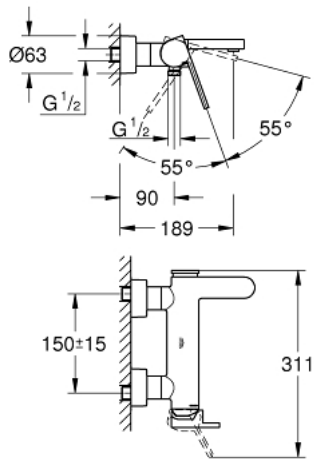

33 553 003 GROHE PLUS SINGLE-LEVER BATH MIXER 1/2"

PRODUCT DESCRIPTION

- wall mounted
- **GROHE SilkMove** 35 mm ceramic cartridge
- with temperature limiter
- **GROHE StarLight** chrome finish
- automatic diverter: bath/shower
- laminar mousseur
- 1/2" shower outlet
- integrated non-return valve
- covered S-unions
- protected against backflow

33 553 003 GROHE PLUS SINGLE-LEVER BATH MIXER 1/2"

SPARE PARTS

- 1: Lever (Order-nr. 48450000)
- 2: Cartridge (Order-nr. 46374000)
- 3: Diverter (Order-nr. 48451000)
- 4: Mousseur (Order-nr. 48009000)
- 5: Non-return valve (Order-nr. 08565000)
- 6: Screw connection 1/2" (Order-nr. 45044000)
- 7: S-union (Order-nr. 48453000)
- 8: Extension set 1/2", 30 mm (Order-nr. 46238000)*
- 9: Socket Spanner (Order-nr. 19332000)*
- 10: Special spanner (Order-nr. 19377000)*