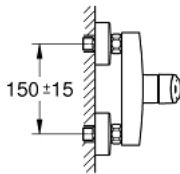

33 555 003 EUROSMART SINGLE-LEVER SHOWER MIXER 1/2"

PRODUCT DESCRIPTION

- wall mounted
- **GROHE SilkMove** 35 mm ceramic cartridge
- adjustable flow rate limiter
- with temperature limiter
- **GROHE StarLight** chrome finish
- shower bottom outlet with integrated non return-valve
- S-unions
- metal wall escutcheons
- protected against backflow

33 555 003 EUROSMART SINGLE-LEVER SHOWER MIXER 1/2"

SPARE PARTS

- 1: lever (Order-nr. 48542000)
- 2: Cartridge (Order-nr. 46374000)
- 3: Non-return valve (Order-nr. 42601000)
- 4: Screw connection 1/2" (Order-nr. 45044000)
- 5: S-union (Order-nr. 12662000)
- 6: Extension 3/4", 20 mm (Order-nr. 0713000M)*
- 7: Socket Spanner (Order-nr. 19332000)*
- 8: Special spanner (Order-nr. 19377000)*