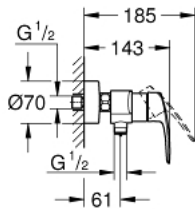

33 555 003 EUROSMART SINGLE-LEVER SHOWER MIXER 1/2"

PRODUCT DESCRIPTION

- wall mounted
- **GROHE SilkMove** 35 mm ceramic cartridge
- adjustable flow rate limiter
- with temperature limiter
- **GROHE StarLight** chrome finish
- shower bottom outlet with integrated non return-valve
- S-unions
- metal wall escutcheons
- protected against backflow

33 555 003 EUROSMART SINGLE-LEVER SHOWER MIXER 1/2"

SPARE PARTS

- 1: lever (Order-nr. 48542000)
- 2: Cartridge (Order-nr. 46374000)
- 3: Non-return valve (Order-nr. 42601000)
- 4: Screw connection 1/2" (Order-nr. 45044000)
- 5: S-union (Order-nr. 12662000)
- 6: Extension 3/4", 20 mm (Order-nr. 0713000M)*
- 7: Socket Spanner (Order-nr. 19332000)*
- 8: Special spanner (Order-nr. 19377000)*