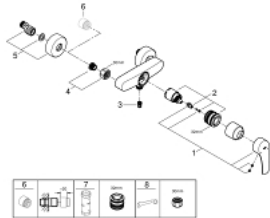

33 555 003 EUROSMART SINGLE-LEVER SHOWER MIXER 1/2"

PRODUCT DESCRIPTION

- wall mounted
- **GROHE SilkMove** 35 mm ceramic cartridge
- adjustable flow rate limiter
- with temperature limiter
- **GROHE StarLight** chrome finish
- shower bottom outlet with integrated non return-valve
- S-unions
- metal wall escutcheons
- protected against backflow

33 555 003 EUROSMART SINGLE-LEVER SHOWER MIXER 1/2"

SPARE PARTS

- 1: lever (Order-nr. 48542000)
- 2: Cartridge (Order-nr. 46374000)
- 3: Non-return valve (Order-nr. 42601000)
- 4: Screw connection 1/2" (Order-nr. 45044000)
- 5: S-union (Order-nr. 12662000)
- 6: Extension 3/4", 20 mm (Order-nr. 0713000M)*
- 7: Socket Spanner (Order-nr. 19332000)*
- 8: Special spanner (Order-nr. 19377000)*