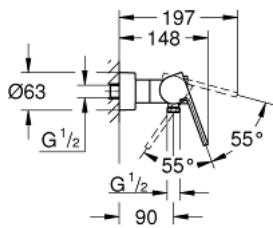

33 577 003 GROHE PLUS SINGLE-LEVER SHOWER MIXER 1/2"

PRODUCT DESCRIPTION

- wall mounted
- **GROHE SilkMove** 35 mm ceramic cartridge
- with temperature limiter
- **GROHE StarLight** chrome finish
- 1/2" shower outlet
- integrated non-return valve
- covered S-unions
- protected against backflow

33 577 003 GROHE PLUS SINGLE-LEVER SHOWER MIXER 1/2"

SPARE PARTS

- 1: Lever (Order-nr. 48450000)
 - 2: Cartridge (Order-nr. 46374000)
 - 3: Non-return valve (Order-nr. 08565000)
 - 4: Screw connection 1/2" (Order-nr. 45044000)
 - 5: S-union (Order-nr. 48453000)
 - 6: Extension set 1/2", 30 mm (Order-nr. 46238000)*
 - 7: Socket Spanner (Order-nr. 19332000)*
 - 8: Special spanner (Order-nr. 19377000)*
- * Optional accessories