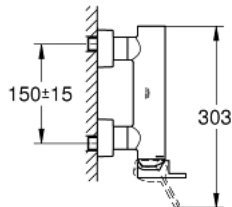

33 577 003 GROHE PLUS SINGLE-LEVER SHOWER MIXER 1/2"

PRODUCT DESCRIPTION

- wall mounted
- **GROHE SilkMove** 35 mm ceramic cartridge
- with temperature limiter
- **GROHE StarLight** chrome finish
- 1/2" shower outlet
- integrated non-return valve
- covered S-unions
- protected against backflow

33 577 003 GROHE PLUS SINGLE-LEVER SHOWER MIXER 1/2"

SPARE PARTS

- 1: Lever (Order-nr. 48450000)
 - 2: Cartridge (Order-nr. 46374000)
 - 3: Non-return valve (Order-nr. 08565000)
 - 4: Screw connection 1/2" (Order-nr. 45044000)
 - 5: S-union (Order-nr. 48453000)
 - 6: Extension set 1/2", 30 mm (Order-nr. 46238000)*
 - 7: Socket Spanner (Order-nr. 19332000)*
 - 8: Special spanner (Order-nr. 19377000)*
- * Optional accessories