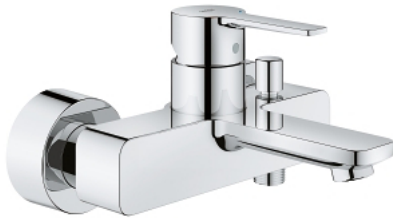

33 849 001 LINEARE SINGLE-LEVER BATH MIXER 1/2"

PRODUCT DESCRIPTION

- wall mounted
- **GROHE SilkMove** 35 mm ceramic cartridge
- with temperature limiter
- **GROHE StarLight** chrome finish
- automatic diverter: bath/shower
- mousseur
- 1/2" shower outlet
- integrated non-return valve
- covered S-unions
- protected against backflow

33 849 001 LINEARE SINGLE-LEVER BATH MIXER 1/2"

SPARE PARTS

- 1: Lever (Order-nr. 46987000)
- 2: Cartridge (Order-nr. 46374000)
- 3: Mousseur (Order-nr. 13952000)
- 4: Diverter knob (Order-nr. 64309000)
- 5: Diverter (Order-nr. 46947000)
- 6: Non-return valve (Order-nr. 08565000)
- 7: Screw connection 1/2" (Order-nr. 45044000)
- 8: S-union (Order-nr. 12693000)
- 9: Extension set 1/2", 30 mm (Order-nr. 46238000)*
- 10: Special spanner (Order-nr. 19377000)*
- 11: Socket Spanner (Order-nr. 19332000)*