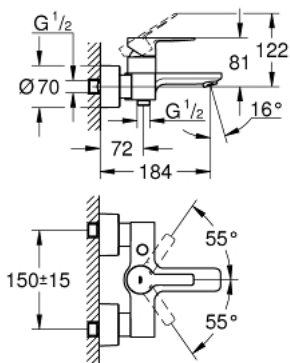

33 849 001 LINEARE SINGLE-LEVER BATH MIXER 1/2"

PRODUCT DESCRIPTION

- wall mounted
- **GROHE SilkMove** 35 mm ceramic cartridge
- with temperature limiter
- **GROHE StarLight** chrome finish
- automatic diverter: bath/shower
- mousseur
- 1/2" shower outlet
- integrated non-return valve
- covered S-unions
- protected against backflow

33 849 001 LINEARE SINGLE-LEVER BATH MIXER 1/2"

SPARE PARTS

- 1: Lever (Order-nr. 46987000)
- 2: Cartridge (Order-nr. 46374000)
- 3: Mousseur (Order-nr. 13952000)
- 4: Diverter knob (Order-nr. 64309000)
- 5: Diverter (Order-nr. 46947000)
- 6: Non-return valve (Order-nr. 08565000)
- 7: Screw connection 1/2" (Order-nr. 45044000)
- 8: S-union (Order-nr. 12693000)
- 9: Extension set 1/2", 30 mm (Order-nr. 46238000)*
- 10: Special spanner (Order-nr. 19377000)*
- 11: Socket Spanner (Order-nr. 19332000)*