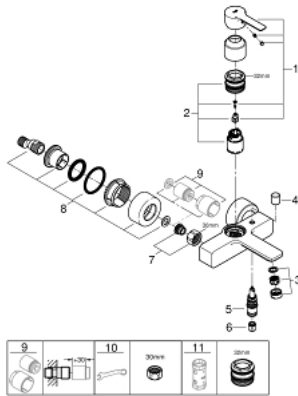

33 849 001 LINEARE SINGLE-LEVER BATH MIXER 1/2"

PRODUCT DESCRIPTION

- wall mounted
- **GROHE SilkMove** 35 mm ceramic cartridge
- with temperature limiter
- **GROHE StarLight** chrome finish
- automatic diverter: bath/shower
- mousseur
- 1/2" shower outlet
- integrated non-return valve
- covered S-unions
- protected against backflow

33 849 001 LINEARE SINGLE-LEVER BATH MIXER 1/2"

SPARE PARTS

- 1: Lever (Order-nr. 46987000)
- 2: Cartridge (Order-nr. 46374000)
- 3: Mousseur (Order-nr. 13952000)
- 4: Diverter knob (Order-nr. 64309000)
- 5: Diverter (Order-nr. 46947000)
- 6: Non-return valve (Order-nr. 08565000)
- 7: Screw connection 1/2" (Order-nr. 45044000)
- 8: S-union (Order-nr. 12693000)
- 9: Extension set 1/2", 30 mm (Order-nr. 46238000)*
- 10: Special spanner (Order-nr. 19377000)*
- 11: Socket Spanner (Order-nr. 19332000)*