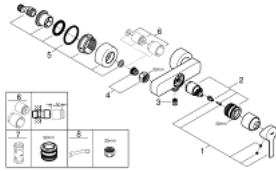

## 33 865 001 LINEARE SINGLE-LEVER SHOWER MIXER 1/2"

### PRODUCT DESCRIPTION

- wall mounted
- **GROHE SilkMove** 35 mm ceramic cartridge
- with temperature limiter
- **GROHE StarLight** chrome finish
- 1/2" shower outlet
- integrated non-return valve
- covered S-unions
- protected against backflow

### SPARE PARTS

- 1: Lever (Order-nr. 46987000)
- 2: Cartridge (Order-nr. 46374000)
- 3: Non-return valve (Order-nr. 08565000)
- 4: Screw connection 1/2" (Order-nr. 45044000)
- 5: S-union (Order-nr. 12693000)
- 6: Extension set 1/2", 30 mm (Order-nr. 46238000)\*
- 7: Socket Spanner (Order-nr. 19332000)\*
- 8: Special spanner (Order-nr. 19377000)\*