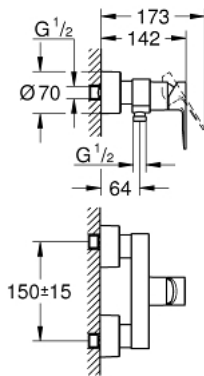

## 33 865 001 LINEARE SINGLE-LEVER SHOWER MIXER 1/2"

### PRODUCT DESCRIPTION

- wall mounted
- **GROHE SilkMove** 35 mm ceramic cartridge
- with temperature limiter
- **GROHE StarLight** chrome finish
- 1/2" shower outlet
- integrated non-return valve
- covered S-unions
- protected against backflow

### SPARE PARTS

- 1: Lever (Order-nr. 46987000)
- 2: Cartridge (Order-nr. 46374000)
- 3: Non-return valve (Order-nr. 08565000)
- 4: Screw connection 1/2" (Order-nr. 45044000)
- 5: S-union (Order-nr. 12693000)
- 6: Extension set 1/2", 30 mm (Order-nr. 46238000)\*
- 7: Socket Spanner (Order-nr. 19332000)\*
- 8: Special spanner (Order-nr. 19377000)\*