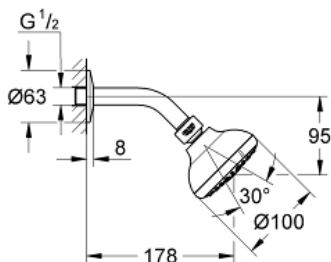

TEMPESTA 100
Head shower set 3 sprays
MODEL # 26088001

Pure Freude
an Wasser

GROHE

Product Description:
TEMPESTA 100
Head shower set 3 sprays

Standard Specification:
GROHE Rain O², Rain, Massage
ball joint ± 15° rotatable
shower arm with connection thread 1/2"
escutcheon
GROHE DreamSpray perfect spray pattern
GROHE StarLight chrome finish
SpeedClean anti-lime system
Inner WaterGuide for a longer life
suitable for instantaneous heater
min. recommended pressure 1.0 bar

Color:
□ 26088001 chrome