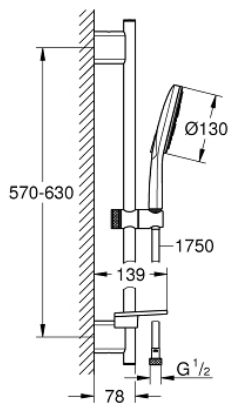

26 575 000 RAINSHOWER SMARTACTIVE 130 SHOWER RAIL SET 3 SPRAYS

PRODUCT DESCRIPTION

- hand shower Rainshower SmartActive 130 (26 574)
- shower rail 600 mm
- wall holders made of metal
- Silverflex shower hose 1750 mm (28 388)
- GROHE EasyReach tray
- GROHE EcoJoy 9,5 l/min flow limiter
- GROHE DreamSpray perfect spray pattern
- GROHE StarLight chrome finish
- GROHE FastFixation Plus adjustable distance between brackets for fixing to existing drilling holes
- GROHE TileFix adjustable depth on upper and lower bracket
- SpeedClean anti-lime system
- Inner WaterGuide for a longer life
- Twistfree to prevent hose from twisting

26 575 000 **RAINSHOWER SMARTACTIVE 130 SHOWER RAIL SET 3 SPRAYS**

SPARE PARTS

- 1: Shower bar holder (Order-nr. 48425000)
- 2: Glider (Order-nr. 48424000)
- 3: Soap dish (Order-nr. 48426000)
- 4: Dirt strainer (Order-nr. 0700200M)