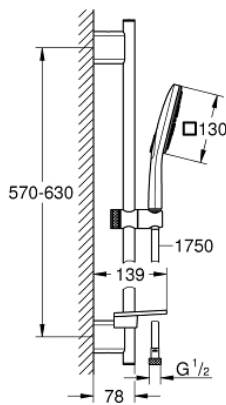

## 26 584 000 RAINSHOWER SMARTACTIVE 130 CUBE SHOWER RAIL SET 3 SPRAYS

### PRODUCT DESCRIPTION

- hand shower Rainshower SmartActive 130 Cube (26 582)
- shower rail 600 mm
- wall holders made of metal
- Silverflex shower hose 1750 mm (28 388)
- GROHE EasyReach tray
- GROHE EcoJoy 9,5 l/min flow limiter
- GROHE DreamSpray perfect spray pattern
- GROHE StarLight chrome finish
- GROHE FastFixation Plus adjustable distance between brackets for fixing to existing drilling holes
- GROHE TileFix adjustable depth on upper and lower bracket
- SpeedClean anti-lime system
- Inner WaterGuide for a longer life
- Twistfree to prevent hose from twisting

26 584 000 **RAINSHOWER SMARTACTIVE 130 CUBE SHOWER RAIL SET 3 SPRAYS**

**SPARE PARTS**

- 1: Shower bar holder (Order-nr. 48425000)
- 2: Glider (Order-nr. 48424000)
- 3: Soap dish (Order-nr. 48426000)
- 4: Dirt strainer (Order-nr. 0700200M)