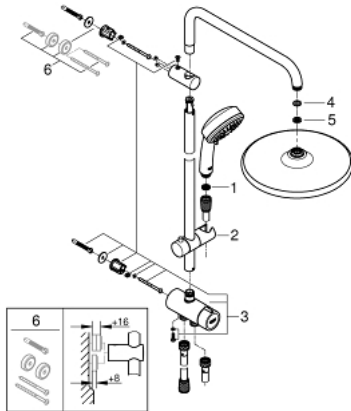

## 26 675 000 TEMPESTA COSMOPOLITAN SYSTEM 250 SHOWER SYSTEM WITH DIVERTER FOR WALL MOUNTING

### PRODUCT DESCRIPTION

- horizontal 390 mm shower arm, adjustable before installation
- change by diverter between hand shower, head shower or head shower Eco setting
- head shower Tempesta 250 (26 666)
- 2 spray patterns (via diverter):
  - Rain, SmartRain
- head shower with white rear cover
- with ball joint
- GROHE EcoJoy 9,5 l/min flow limiter
- hand shower Tempesta Cosmopolitan 100 (27 575)
- GROHE EcoJoy 9,5 l/min flow limiter
- adjustable in height with gliding element
- distance between diverter and upper bracket: 920 mm
- Relaxaflex shower hose 1500 mm 1/2" x 1/2"
- Relaxaflex shower hose 500 mm 1/2" x 1/2"
- flexible installation: connection to faucet / wall union for water supply with 1/2" thread of the 500 mm shower hose
- GROHE DreamSpray perfect spray pattern
- GROHE StarLight chrome finish
- SpeedClean anti-lime system
- Inner WaterGuide for a longer life
- minimum flow rate 7 l/min.

### SPARE PARTS

- 1: Dirt strainer (Order-nr. 0700200M)
- 2: Glider (Order-nr. 12140000)
- 3: Diverter (Order-nr. 48338000)
- 4: Fibre seal dia. Ø18.5 x Ø12 x 2 (Order-nr. 0138900M)
- 5: Dirt strainer (Order-nr. 48007000)
- 6: Compensation disc (Order-nr. 26496000)\*