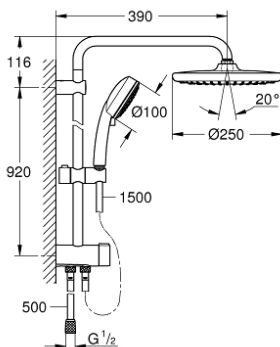

## 26 675 000 TEMPESTA COSMOPOLITAN SYSTEM 250 SHOWER SYSTEM WITH DIVERTER FOR WALL MOUNTING

### PRODUCT DESCRIPTION

- horizontal 390 mm shower arm, adjustable before installation
- change by diverter between hand shower, head shower or head shower Eco setting
- head shower Tempesta 250 (26 666)
- 2 spray patterns (via diverter):
  - Rain, SmartRain
- head shower with white rear cover
- with ball joint
- GROHE EcoJoy 9,5 l/min flow limiter
- hand shower Tempesta Cosmopolitan 100 (27 575)
- GROHE EcoJoy 9,5 l/min flow limiter
- adjustable in height with gliding element
- distance between diverter and upper bracket: 920 mm
- Relaxaflex shower hose 1500 mm 1/2" x 1/2"
- Relaxaflex shower hose 500 mm 1/2" x 1/2"
- flexible installation: connection to faucet / wall union for water supply with 1/2" thread of the 500 mm shower hose
- GROHE DreamSpray perfect spray pattern
- GROHE StarLight chrome finish
- SpeedClean anti-lime system
- Inner WaterGuide for a longer life
- minimum flow rate 7 l/min.

### SPARE PARTS

- 1: Dirt strainer (Order-nr. 0700200M)
- 2: Glider (Order-nr. 12140000)
- 3: Diverter (Order-nr. 48338000)
- 4: Fibre seal dia. Ø18.5 x Ø12 x 2 (Order-nr. 0138900M)
- 5: Dirt strainer (Order-nr. 48007000)
- 6: Compensation disc (Order-nr. 26496000)\*