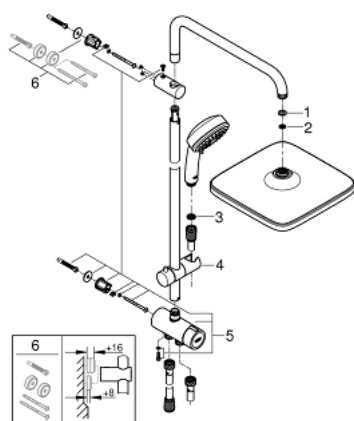

26 694 000 TEMPESTA COSMOPOLITAN SYSTEM 250 CUBE SHOWER SYSTEM WITH DIVERTER FOR WALL MOUNTING

PRODUCT DESCRIPTION

- horizontal 390 mm shower arm, adjustable before installation
- change by diverter between hand shower, head shower or head shower Eco setting
- head shower Tempesta 250 Cube (26 685)
- 2 spray patterns (via diverter):
 - Rain, SmartRain
- head shower with white rear cover
- with ball joint
- GROHE EcoJoy 9,5 l/min flow limiter
- hand shower Tempesta Cosmopolitan 100 (27 575)
- GROHE EcoJoy 9,5 l/min flow limiter
- adjustable in height with gliding element
- distance between diverter and upper bracket: 920 mm
- Relaxaflex shower hose 1500 mm 1/2" x 1/2"
- Relaxaflex shower hose 500 mm 1/2" x 1/2"
- flexible installation: connection to faucet / wall union for water supply with 1/2" thread of the 500 mm shower hose
- GROHE DreamSpray perfect spray pattern
- GROHE StarLight chrome finish
- SpeedClean anti-lime system
- Inner WaterGuide for a longer life
- minimum flow rate 7 l/min.

26 694 000 TEMPESTA COSMOPOLITAN SYSTEM 250 CUBE SHOWER SYSTEM WITH DIVERTER FOR WALL MOUNTING

SPARE PARTS

- 1: Fibre seal dia. $\varnothing 18.5 \times \varnothing 12 \times 2$ (Order-nr. 0138900M)
- 2: Dirt strainer (Order-nr. 48007000)
- 3: Dirt strainer (Order-nr. 0700200M)
- 4: Glider (Order-nr. 12140000)
- 5: Diverter (Order-nr. 48338000)
- 6: Compensation disc (Order-nr. 26496000)*