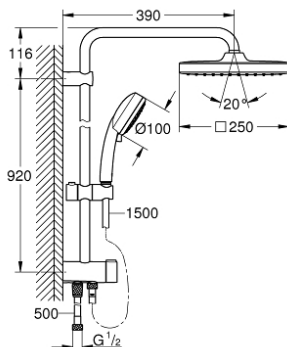

26 694 000 TEMPESTA COSMOPOLITAN SYSTEM 250 CUBE SHOWER SYSTEM WITH DIVERTER FOR WALL MOUNTING

PRODUCT DESCRIPTION

- horizontal 390 mm shower arm, adjustable before installation
- change by diverter between hand shower, head shower or head shower Eco setting
- head shower Tempesta 250 Cube (26 685)
- 2 spray patterns (via diverter):
 - Rain, SmartRain
- head shower with white rear cover
- with ball joint
- GROHE EcoJoy 9,5 l/min flow limiter
- hand shower Tempesta Cosmopolitan 100 (27 575)
- GROHE EcoJoy 9,5 l/min flow limiter
- adjustable in height with gliding element
- distance between diverter and upper bracket: 920 mm
- Relaxaflex shower hose 1500 mm 1/2" x 1/2"
- Relaxaflex shower hose 500 mm 1/2" x 1/2"
- flexible installation: connection to faucet / wall union for water supply with 1/2" thread of the 500 mm shower hose
- GROHE DreamSpray perfect spray pattern
- GROHE StarLight chrome finish
- SpeedClean anti-lime system
- Inner WaterGuide for a longer life
- minimum flow rate 7 l/min.

26 694 000 TEMPESTA COSMOPOLITAN SYSTEM 250 CUBE SHOWER SYSTEM WITH DIVERTER FOR WALL MOUNTING

SPARE PARTS

- 1: Fibre seal dia. $\varnothing 18.5 \times \varnothing 12 \times 2$ (Order-nr. 0138900M)
- 2: Dirt strainer (Order-nr. 48007000)
- 3: Dirt strainer (Order-nr. 0700200M)
- 4: Glider (Order-nr. 12140000)
- 5: Diverter (Order-nr. 48338000)
- 6: Compensation disc (Order-nr. 26496000)*