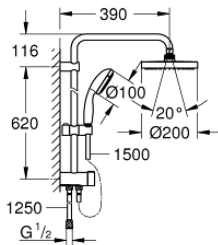

27 389 002 TEMPESTA SYSTEM 200 SHOWER SYSTEM WITH DIVERTER FOR WALL MOUNTING

PRODUCT DESCRIPTION

- horizontal 390 mm shower arm, adjustable before installation
- change by diverter between hand shower, head shower or head shower Eco setting
- head shower Tempesta Cosmopolitan 200 (27 541)
- 2 spray patterns (via diverter):
 - Rain, SmartRain
- with ball joint
- hand shower Tempesta 100 (28 578)
- adjustable in height with gliding element
- distance between diverter and upper bracket: 620 mm
- shower hose Relexaflex 1500 mm (28 151)
- shower hose Relexaflex 1250 mm (28 150)
- flexible installation: connection to faucet / wall union for water supply with 1/2" thread of the 1250 mm shower hose
- minimum flow rate 7 l/min.
- GROHE DreamSpray perfect spray pattern
- GROHE StarLight chrome finish
- SpeedClean anti-lime system
- Inner WaterGuide for a longer life

27 389 002 TEMPESTA SYSTEM 200 SHOWER SYSTEM WITH DIVERTER FOR WALL MOUNTING

SPARE PARTS

- 1: Dirt strainer (Order-nr. 0700200M)
 - 2: Glider (Order-nr. 12140000)
 - 3: Diverter (Order-nr. 48338000)
 - 4: Compensation disc (Order-nr. 26496000)*
- * Optional accessories