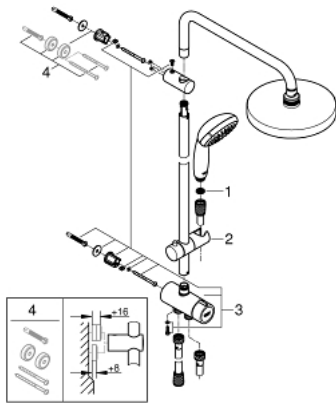

27 389 002 TEMPESTA SYSTEM 200 SHOWER SYSTEM WITH DIVERTER FOR WALL MOUNTING

PRODUCT DESCRIPTION

- horizontal 390 mm shower arm, adjustable before installation
- change by diverter between hand shower, head shower or head shower Eco setting
- head shower Tempesta Cosmopolitan 200 (27 541)
- 2 spray patterns (via diverter):
 - Rain, SmartRain
- with ball joint
- hand shower Tempesta 100 (28 578)
- adjustable in height with gliding element
- distance between diverter and upper bracket: 620 mm
- shower hose Relexaflex 1500 mm (28 151)
- shower hose Relexaflex 1250 mm (28 150)
- flexible installation: connection to faucet / wall union for water supply with 1/2" thread of the 1250 mm shower hose
- minimum flow rate 7 l/min.
- GROHE DreamSpray perfect spray pattern
- GROHE StarLight chrome finish
- SpeedClean anti-lime system
- Inner WaterGuide for a longer life

27 389 002 TEMPESTA SYSTEM 200 SHOWER SYSTEM WITH DIVERTER FOR WALL MOUNTING

SPARE PARTS

- 1: Dirt strainer (Order-nr. 0700200M)
 - 2: Glider (Order-nr. 12140000)
 - 3: Diverter (Order-nr. 48338000)
 - 4: Compensation disc (Order-nr. 26496000)*
- * Optional accessories