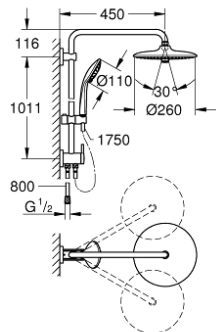

27 421 002 EUPHORIA SYSTEM 260 SHOWER SYSTEM WITH DIVERTER FOR WALL MOUNTING

PRODUCT DESCRIPTION

- horizontal swivable 450 mm shower arm
- change between hand and head shower by diverter
- head shower Euphoria 260 (26 457)
- 3 spray patterns:
 - Rain, SmartRain, Jet
 - with ball joint
- hand shower Euphoria 110 Massage (27 239)
- adjustable in height with gliding element
- Silverflex shower hose 1750 mm (28 388)
- Silverflex shower hose 800 mm
- connection to water supply with 1/2"-thread of the 800 mm shower hose to faucet / wall union
- GROHE EcoJoy 9,5 l/min flow limiter
- GROHE DreamSpray perfect spray pattern
- GROHE StarLight chrome finish
- GROHE SprayDimmer (Stepless flow rate reduction)
- SpeedClean anti-lime system
- Inner WaterGuide for a longer life
- Twistfree to prevent hose from twisting
- suitable for instantaneous heaters from 18 kW/h
- minimum flow rate 7 l/min.

27 421 002 EUPHORIA SYSTEM 260 SHOWER SYSTEM WITH DIVERTER FOR WALL MOUNTING

SPARE PARTS

- 1: Fibre seal dia. $\varnothing 18.5 \times \varnothing 12 \times 2$ (Order-nr. 0138900M)
 - 2: Dirt strainer (Order-nr. 48007000)
 - 3: Dirt strainer (Order-nr. 0700200M)
 - 4: Glider (Order-nr. 12140000)
 - 5: Repl.kit f.rotary valve (Order-nr. 45915000)
 - 6: Non-return valve (Order-nr. 08565000)
 - 7: Shower bar holder (Order-nr. 48279000)
 - 8: Compensation disc (Order-nr. 27180000)*
 - 9: Shower arm for shower systems (Order-nr. 14047000)*
- * Optional accessories