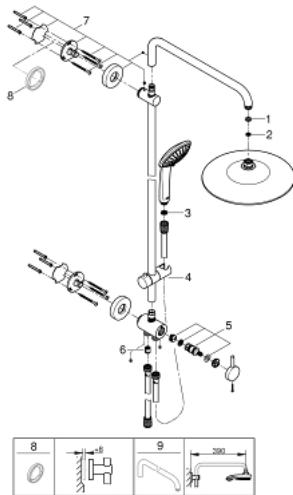

27 421 002 EUPHORIA SYSTEM 260 SHOWER SYSTEM WITH DIVERTER FOR WALL MOUNTING

PRODUCT DESCRIPTION

- horizontal swivable 450 mm shower arm
- change between hand and head shower by diverter
- head shower Euphoria 260 (26 457)
- 3 spray patterns:
 - Rain, SmartRain, Jet
 - with ball joint
- hand shower Euphoria 110 Massage (27 239)
- adjustable in height with gliding element
- Silverflex shower hose 1750 mm (28 388)
- Silverflex shower hose 800 mm
- connection to water supply with 1/2"-thread of the 800 mm shower hose to faucet / wall union
- GROHE EcoJoy 9,5 l/min flow limiter
- GROHE DreamSpray perfect spray pattern
- GROHE StarLight chrome finish
- GROHE SprayDimmer (Stepless flow rate reduction)
- SpeedClean anti-lime system
- Inner WaterGuide for a longer life
- Twistfree to prevent hose from twisting
- suitable for instantaneous heaters from 18 kW/h
- minimum flow rate 7 l/min.

27 421 002 EUPHORIA SYSTEM 260 SHOWER SYSTEM WITH DIVERTER FOR WALL MOUNTING

SPARE PARTS

- 1: Fibre seal dia. $\varnothing 18.5 \times \varnothing 12 \times 2$ (Order-nr. 0138900M)
 - 2: Dirt strainer (Order-nr. 48007000)
 - 3: Dirt strainer (Order-nr. 0700200M)
 - 4: Glider (Order-nr. 12140000)
 - 5: Repl.kit f.rotary valve (Order-nr. 45915000)
 - 6: Non-return valve (Order-nr. 08565000)
 - 7: Shower bar holder (Order-nr. 48279000)
 - 8: Compensation disc (Order-nr. 27180000)*
 - 9: Shower arm for shower systems (Order-nr. 14047000)*
- * Optional accessories