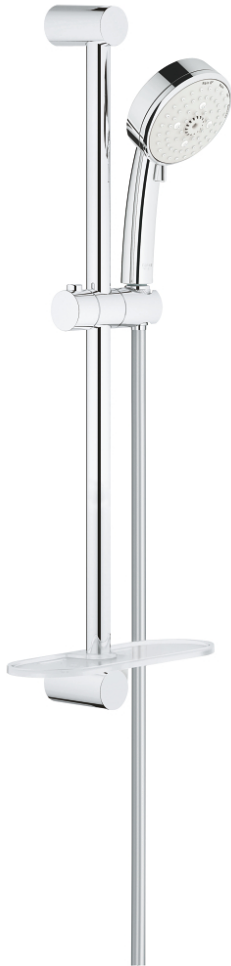

27 577 002 TEMPESTA COSMOPOLITAN 100 SHOWER RAIL SET 4 SPRAYS

PRODUCT DESCRIPTION

- hand shower (27 575)
- shower rail, 600mm (27 521)
- Relaxaflex hose 1750 mm 1/2"x1/2" (28 154)
- **GROHE EasyReach** tray (27 596)
- **GROHE EcoJoy** 9,5 l/min flow limiter
- **GROHE DreamSpray** perfect spray pattern
- **GROHE StarLight** chrome finish
- **SpeedClean** anti-lime system
- **Inner WaterGuide** for a longer life

27 577 002 TEMPESTA COSMOPOLITAN 100 SHOWER RAIL SET 4 SPRAYS

SPARE PARTS

- 1: Shower bar holder (Order-nr. 48095000)
 - 2: Glider (Order-nr. 12140000)
 - 3: GROHE EasyReach tray (Order-nr. 27596000)
 - 4: Dirt strainer (Order-nr. 0700200M)
 - 5: Compensation disc (Order-nr. 48051000)*
- * Optional accessories