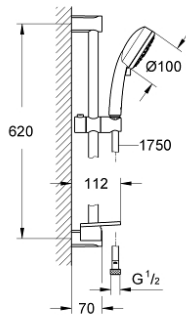

27 577 002 TEMPESTA COSMOPOLITAN 100 SHOWER RAIL SET 4 SPRAYS

PRODUCT DESCRIPTION

- hand shower (27 575)
- shower rail, 600mm (27 521)
- Relaxaflex hose 1750 mm 1/2"x1/2" (28 154)
- **GROHE EasyReach** tray (27 596)
- **GROHE EcoJoy** 9,5 l/min flow limiter
- **GROHE DreamSpray** perfect spray pattern
- **GROHE StarLight** chrome finish
- **SpeedClean** anti-lime system
- **Inner WaterGuide** for a longer life

27 577 002 TEMPESTA COSMOPOLITAN 100 SHOWER RAIL SET 4 SPRAYS

SPARE PARTS

- 1: Shower bar holder (Order-nr. 48095000)
 - 2: Glider (Order-nr. 12140000)
 - 3: GROHE EasyReach tray (Order-nr. 27596000)
 - 4: Dirt strainer (Order-nr. 0700200M)
 - 5: Compensation disc (Order-nr. 48051000)*
- * Optional accessories